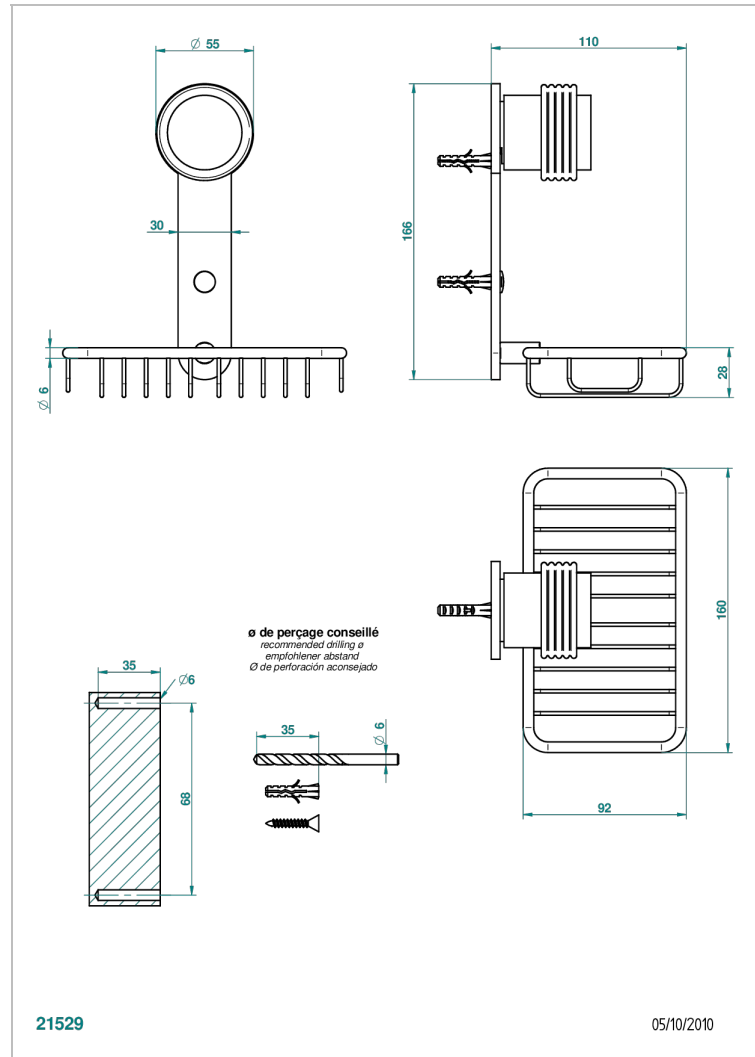

DIPLOMATE GROOVED RINGS

U4B-620

Soap basket, wall mounted 6"1/4 x 3"5/8

CHARACTERISTIC

- Diplomat Grooved rings
- Soap basket, wall mounted 6"1/4 x 3"5/8

AVAILABLE FINITIONS

Black ceram - D30
Blush PVD - H62
Brass color PVD - H49
Brown bronze color PVD - F33
Chrome polished - A02
Chrome polished / gold polished - G02