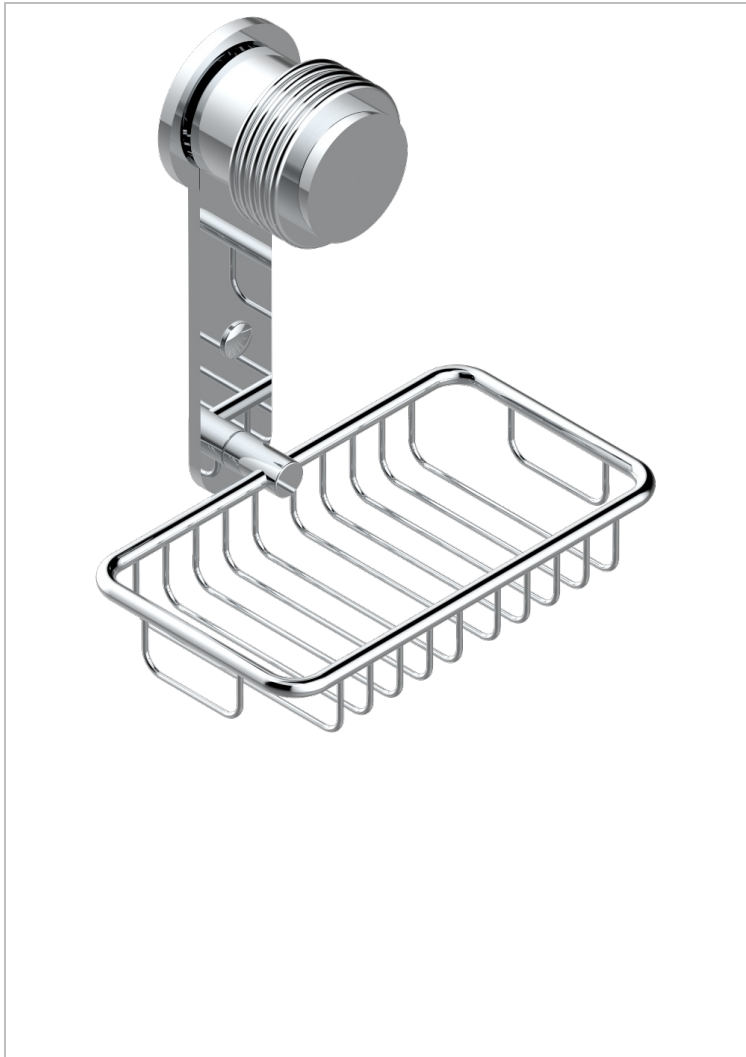

DIPLOMATE GROOVED RINGS

U4B-620

Soap basket, wall mounted 6"1/4 x 3"5/8

CHARACTERISTIC

- Diplomat Grooved rings
- Soap basket, wall mounted 6"1/4 x 3"5/8

AVAILABLE FINITIONS

Black ceram - D30
Blush PVD - H62
Brass color PVD - H49
Brown bronze color PVD - F33
Chrome polished - A02
Chrome polished / gold polished - G02

Copper antique matt, coated - H07
Gold color PVD - H52
Gold mat - F07
Gold polished - F01
Graphite PVD - H64
Light coated bronze - D01

Matt Umber PVD - H67
Matt blush PVD - H60
Matt brass color PVD - H50
Matt brown bronze color PVD - F34
Matt chrome (American satin) - C02
Matt gold color PVD - H53

Matt graphite PVD - H65
Matt nickel (American satin) - C01
Matt nickel color PVD - H56
Nickel antique / Sovereign - H28
Nickel color PVD - H55
Nickel polished - B01

Soft gold - F30
Soft matt gold - F31
Umber PVD - H66