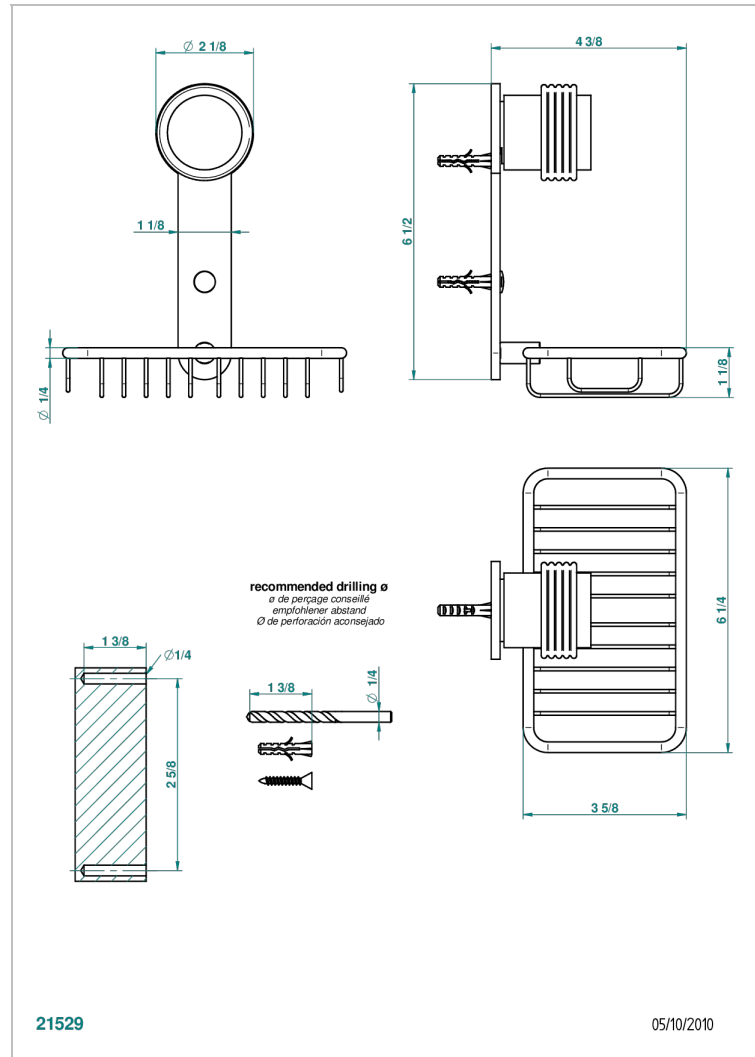

DIPLOMATE GROOVED RINGS

U4B-620

Soap basket, wall mounted 6"1/4 x 3"5/8

CHARACTERISTIC

- Diplomat Grooved rings
- Soap basket, wall mounted 6"1/4 x 3"5/8

AVAILABLE FINITIONS

Black ceram - D30
 Blush PVD - H62
 Brass color PVD - H49
 Brown bronze color PVD - F33
 Chrome polished - A02
 Chrome polished / gold polished - G02