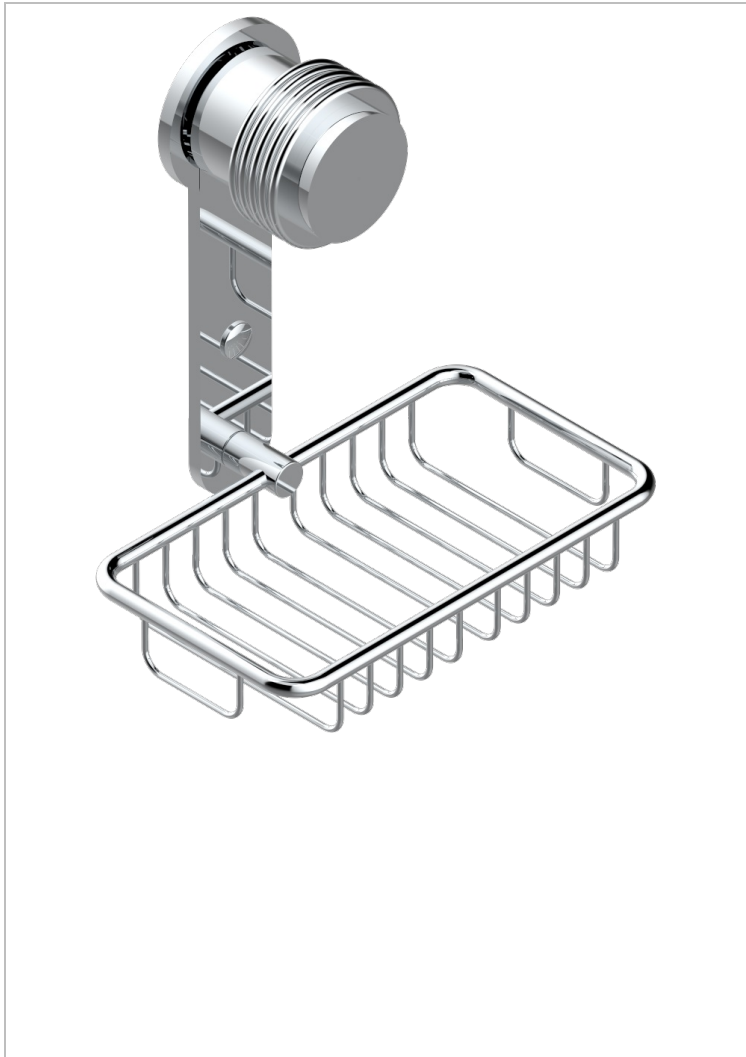

DIPLOMATE GROOVED RINGS

U4B-620

Soap basket, wall mounted 6"1/4 x 3"5/8

CHARACTERISTIC

- Diplomat Grooved rings
- Soap basket, wall mounted 6"1/4 x 3"5/8

AVAILABLE FINITIONS

Black ceram - D30
 Blush PVD - H62
 Brass color PVD - H49
 Brown bronze color PVD - F33
 Chrome polished - A02
 Chrome polished / gold polished - G02

Copper antique matt, coated - H07
 Gold color PVD - H52
 Gold mat - F07
 Gold polished - F01
 Graphite PVD - H64
 Light coated bronze - D01

Matt Umber PVD - H67
 Matt blush PVD - H60
 Matt brass color PVD - H50
 Matt brown bronze color PVD - F34
 Matt chrome (American satin) - C02
 Matt gold color PVD - H53

Matt graphite PVD - H65
 Matt nickel (American satin) - C01
 Matt nickel color PVD - H56
 Nickel antique / Sovereign - H28
 Nickel color PVD - H55
 Nickel polished - B01

Soft gold - F30
 Soft matt gold - F31
 Umber PVD - H66