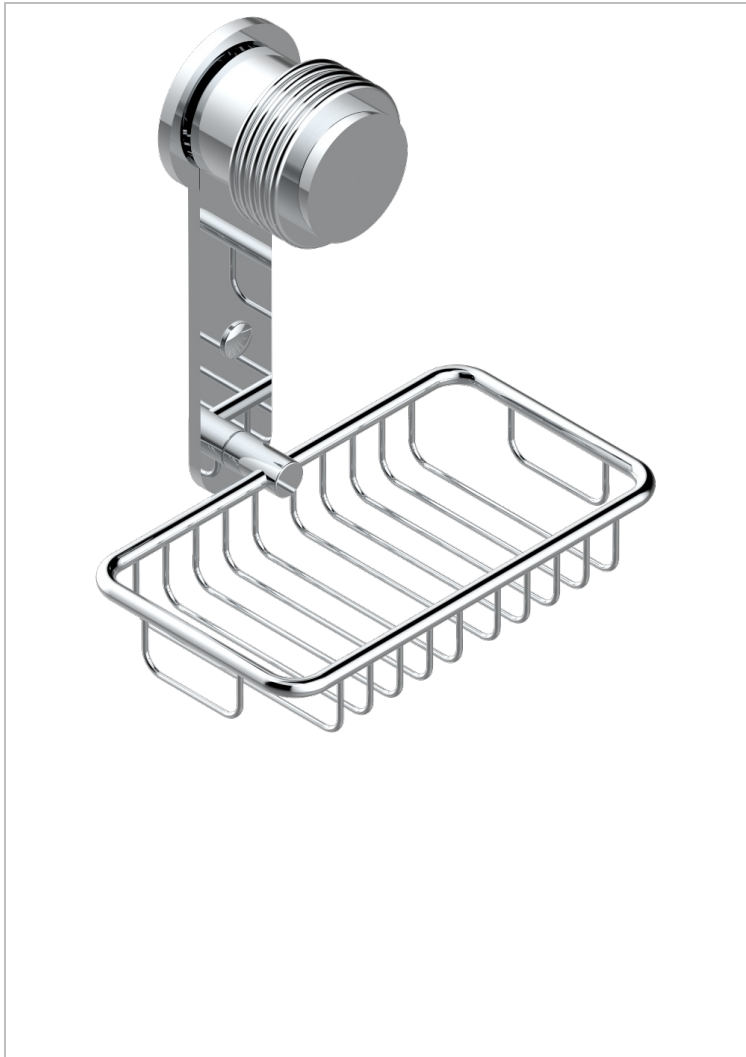

DIPLOMATE GROOVED RINGS

U4B-620

Net soap dish with flange, 160 x 95 mm

CHARACTERISTIC

- Diplomate Grooved rings
- Net soap dish with flange, 160 x 95 mm

AVAILABLE FINITIONS

Antique nickel - H28
Black ceram - D30
Blush PVD - H62
Brass color PVD - H49
Brown bronze color PVD - F33
Gold color PVD - H52

Graphite PVD - H64
Lacquered light bronze - D01
Matt Umber PVD - H67
Matt blush PVD - H60
Matt brass color PVD - H50
Matt brown bronze color PVD - F34

Matt chrome - C02
Matt gold - F07
Matt gold color PVD - H53
Matt graphite PVD - H65
Matt nickel (color finish) - C01
Matt nickel color PVD - H56

Nickel color PVD - H55
Polished chrome (color finish) - A02
Polished chrome / Polished gold (color finish) - G02
Polished gold (color finish) - F01
Polished nickel - B01
Soft gold - F30

Soft matt gold - F31
Umber PVD - H66
Varnished matt antique red copper (color finish) - H07