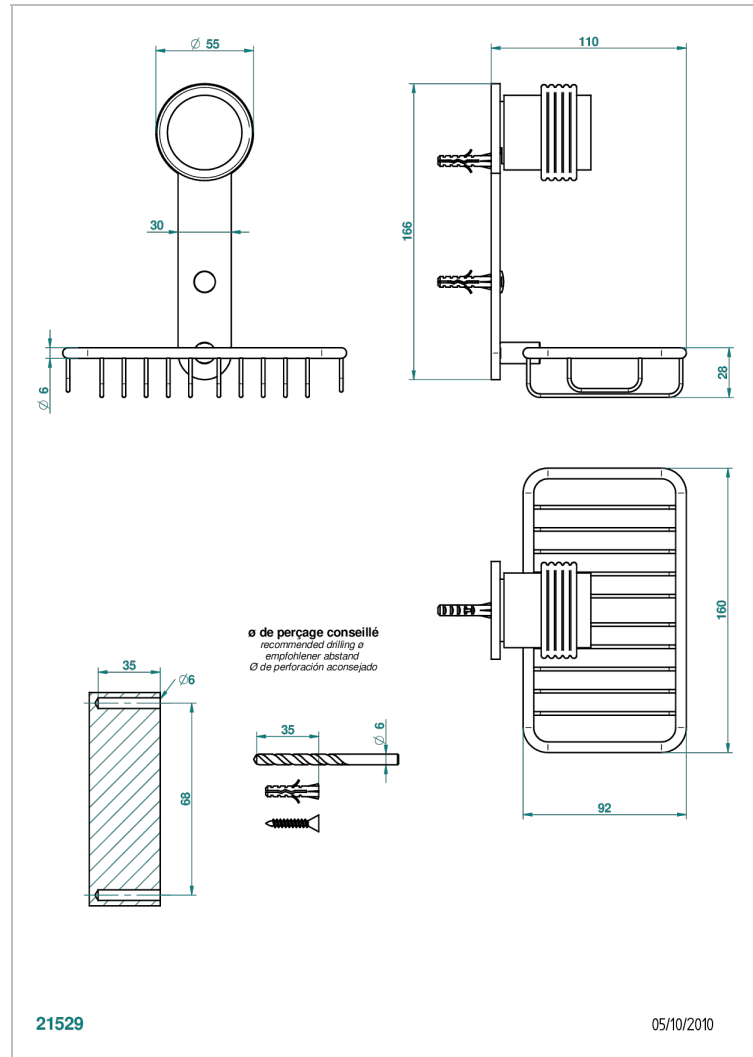

DIPLOMATE GROOVED RINGS

U4B-620

Net soap dish with flange, 160 x 95 mm

CHARACTERISTIC

- Diplomate Grooved rings
- Net soap dish with flange, 160 x 95 mm

AVAILABLE FINITIONS

Antique nickel - H28
Black ceram - D30
Blush PVD - H62
Brass color PVD - H49
Brown bronze color PVD - F33
Gold color PVD - H52

Nickel color PVD - H55
Polished chrome (color finish) - A02
Polished chrome / Polished gold (color finish) - G02
Polished gold (color finish) - F01
Polished nickel - B01
Soft gold - F30

Soft matt gold - F31
Umber PVD - H66
Varnished matt antique red copper (color finish) - H07