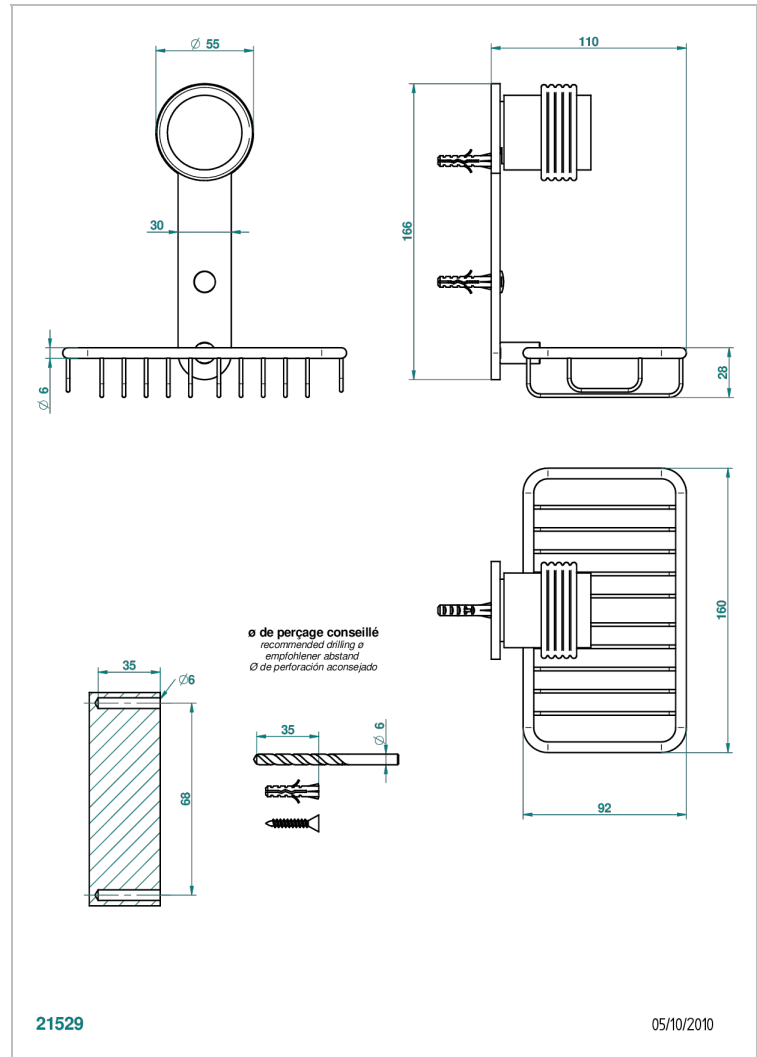

# DIPLOMATE GROOVED RINGS

U4B-620

Net soap dish with flange, 160 x 95 mm

THG<sup>®</sup>  
PARIS

## CHARACTERISTIC

- Diplomate Grooved rings
- Net soap dish with flange, 160 x 95 mm