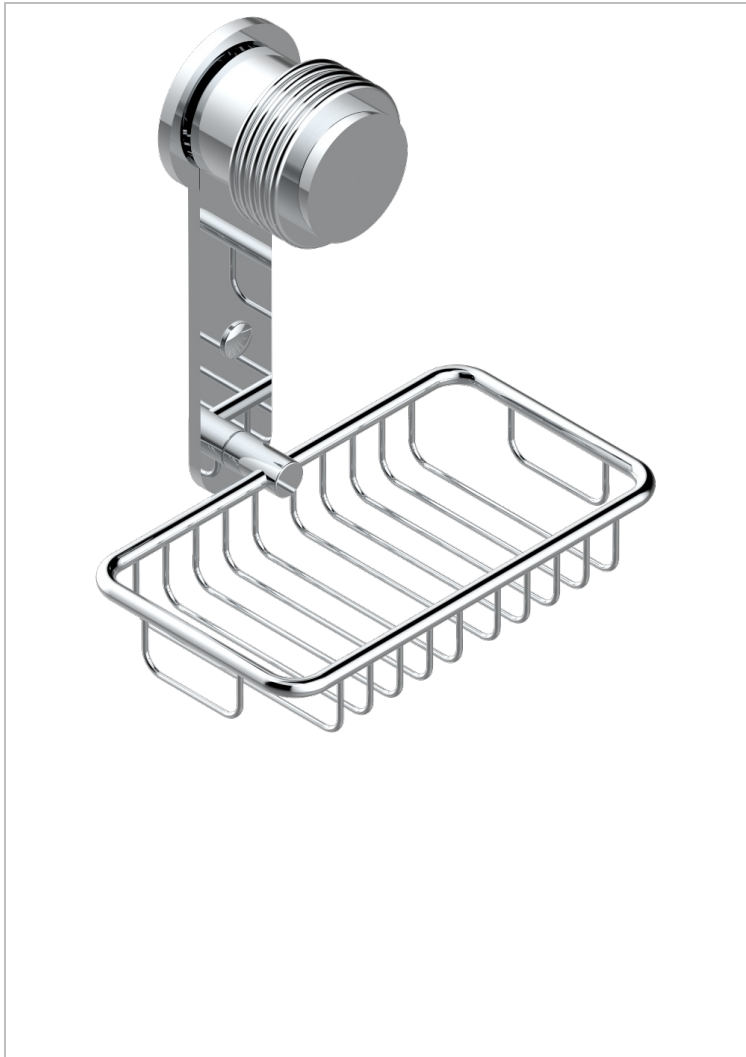

# DIPLOMATE GROOVED RINGS

U4B-620

Net soap dish with flange, 160 x 95 mm

THG<sup>®</sup>  
PARIS

## CHARACTERISTIC

- Diplomate Grooved rings
- Net soap dish with flange, 160 x 95 mm

## AVAILABLE FINITIONS

Antique nickel - H28  
Black ceram - D30  
Blush PVD - H62  
Brass color PVD - H49  
Brown bronze color PVD - F33  
Gold color PVD - H52

Graphite PVD - H64  
Lacquered light bronze - D01  
Matt Umber PVD - H67  
Matt blush PVD - H60  
Matt brass color PVD - H50  
Matt brown bronze color PVD - F34