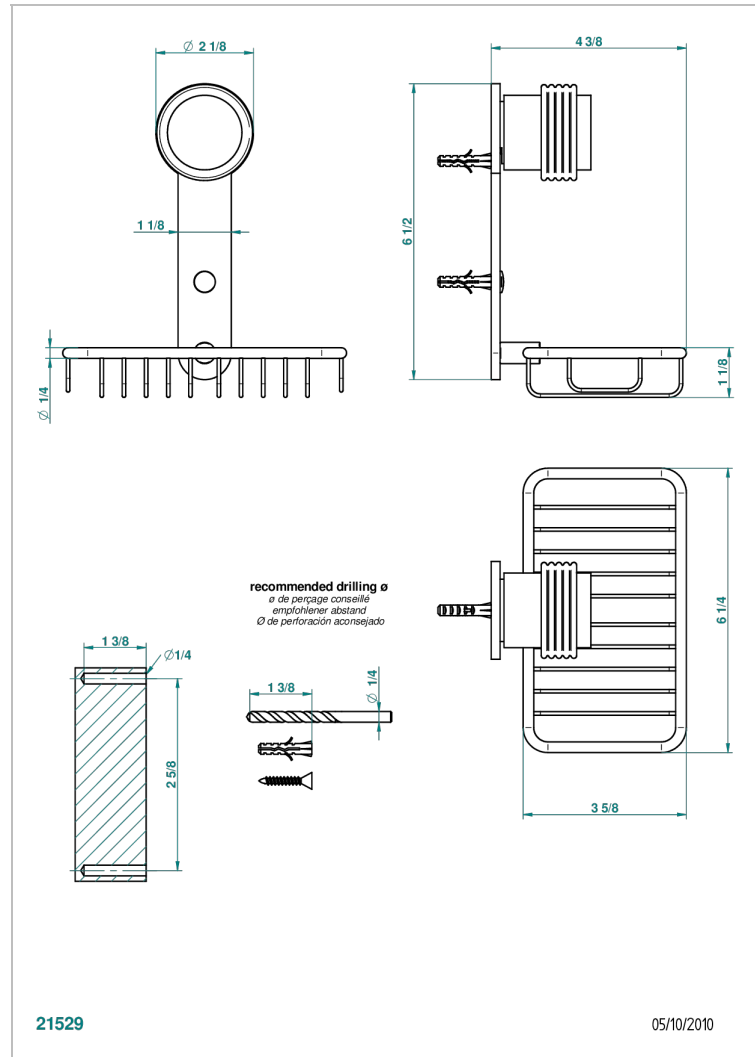

DIPLOMATE GROOVED RINGS

U4B-620

Net soap dish with flange, 160 x 95 mm

CHARACTERISTIC

- Diplomate Grooved rings
- Net soap dish with flange, 160 x 95 mm

AVAILABLE FINITIONS

Antique nickel - H28
 Black ceram - D30
 Blush PVD - H62
 Brass color PVD - H49
 Brown bronze color PVD - F33
 Gold color PVD - H52

Nickel color PVD - H55
 Polished chrome (color finish) - A02
 Polished chrome / Polished gold (color finish) - G02
 Polished gold (color finish) - F01
 Polished nickel - B01
 Soft gold - F30

Soft matt gold - F31
 Umber PVD - H66
 Varnished matt antique red copper (color finish) - H07