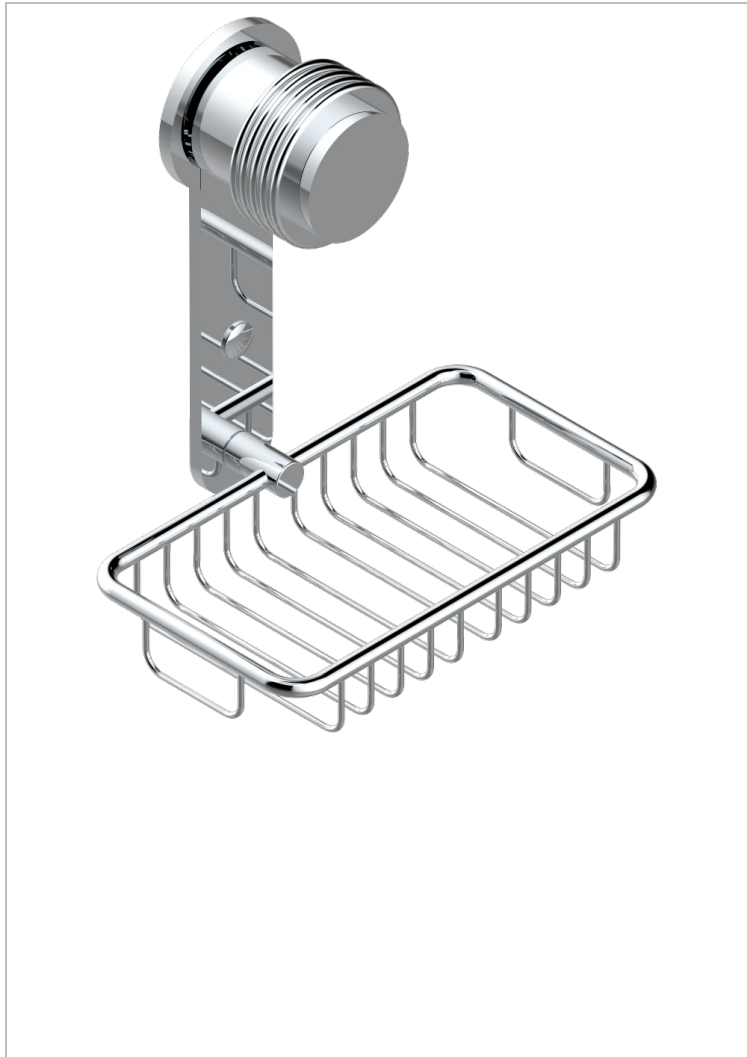

DIPLOMATE GROOVED RINGS

U4B-620

Net soap dish with flange, 160 x 95 mm

CHARACTERISTIC

- Diplomate Grooved rings
- Net soap dish with flange, 160 x 95 mm

AVAILABLE FINITIONS

Antique nickel - H28
 Black ceram - D30
 Blush PVD - H62
 Brass color PVD - H49
 Brown bronze color PVD - F33
 Gold color PVD - H52

Graphite PVD - H64
 Lacquered light bronze - D01
 Matt Umber PVD - H67
 Matt blush PVD - H60
 Matt brass color PVD - H50
 Matt brown bronze color PVD - F34

Matt chrome - C02
 Matt gold - F07
 Matt gold color PVD - H53
 Matt graphite PVD - H65
 Matt nickel (color finish) - C01
 Matt nickel color PVD - H56

Nickel color PVD - H55
 Polished chrome (color finish) - A02
 Polished chrome / Polished gold (color finish) - G02
 Polished gold (color finish) - F01
 Polished nickel - B01
 Soft gold - F30

Soft matt gold - F31
 Umber PVD - H66
 Varnished matt antique red copper (color finish) - H07