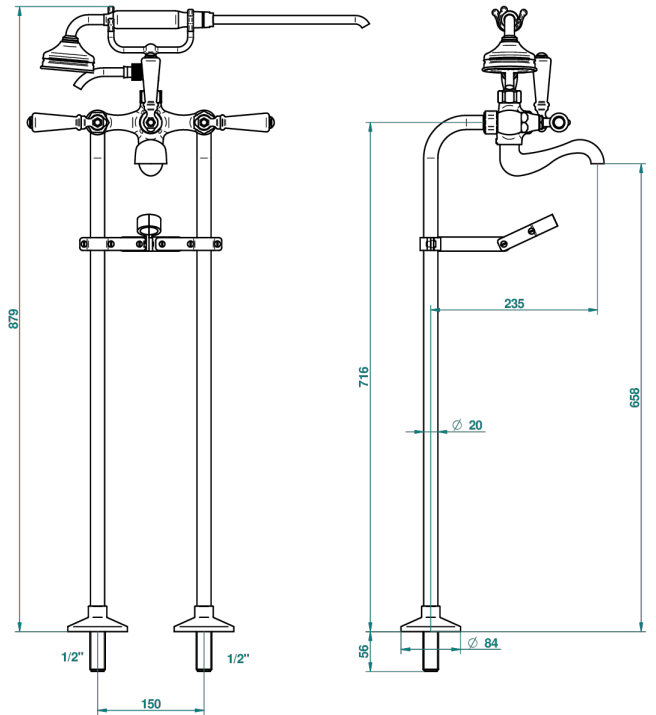

# 1900 WITH LEVER

G28-13700

THG  
PARIS

Free-standing 2-hole bath/telephone shower mixer with upright connections and "T" piece fixation

21524

04/07/2011

## CHARACTERISTIC

- 1900 with lever
- Free-standing 2-hole bath/telephone shower mixer with upright connections and "T" piece fixation

## TECHNICAL SPECS

- Recommandé : 3 bars (max. 5 bars) - Advised : 43,5 psi (max. 72 psi)
- Bec : 75 l/min à 3 bars - Douchette : 9,5 l/min à 3 bars
- Spout : 19,8 gpm at 43.5 psi - Handshower : 2.5 gpm at 43.5 psi