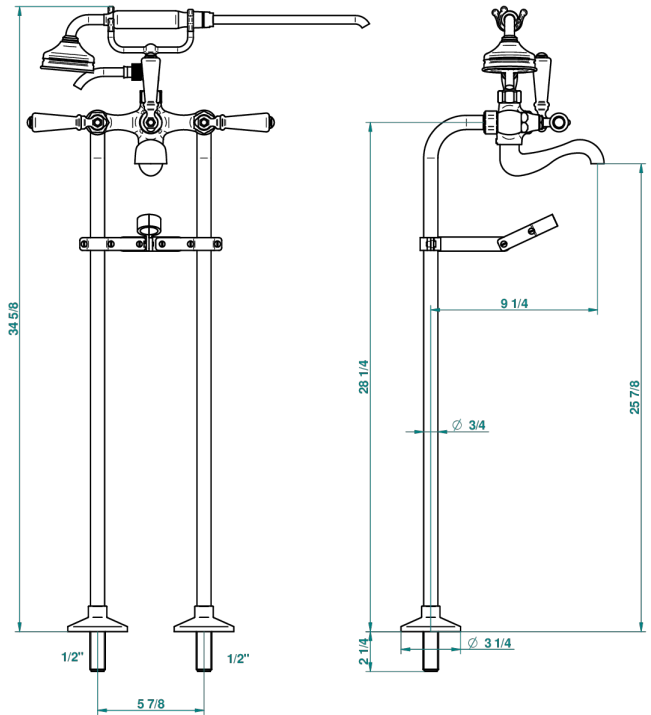

1900 WITH LEVER

G28-13700

THG[®]
PARIS

Free-standing 2-hole bath/telephone shower mixer with upright connections and "T" piece fixation

21524

04/07/2011

CHARACTERISTIC

- 1900 with lever
- Free-standing 2-hole bath/telephone shower mixer with upright connections and "T" piece fixation

TECHNICAL SPECS

- Recommandé : 3 bars (max. 5 bars) - Advised : 43,5 psi (max. 72 psi)
- Bec : 75 l/min à 3 bars - Douchette : 9,5 l/min à 3 bars
- Spout : 19,8 gpm at 43.5 psi - Handshower : 2.5 gpm at 43.5 psi