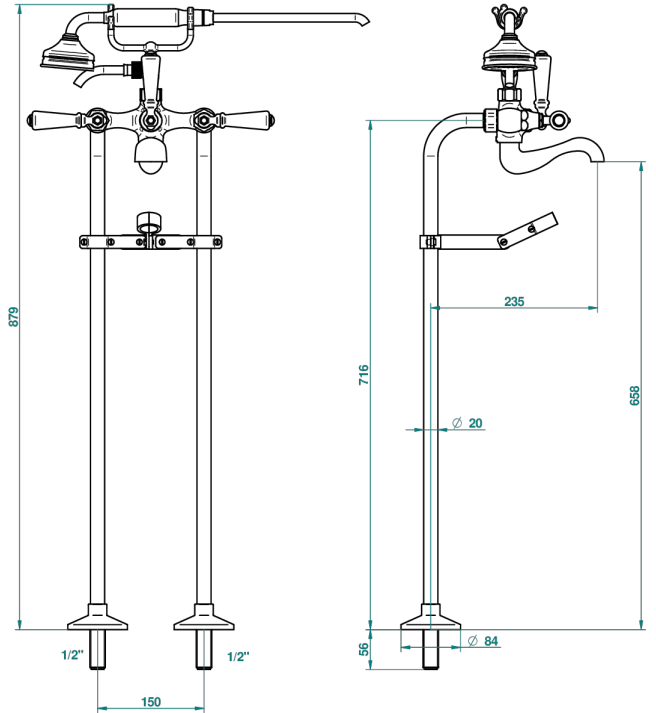

1900 WITH LEVER

G28-13700

THG[®]
PARIS

Free-standing 2-hole bath/telephone shower mixer with upright connections and "T" piece fixation

21524

04/07/2011

CHARACTERISTIC

- 1900 with lever
- Free-standing 2-hole bath/telephone shower mixer with upright connections and "T" piece fixation

TECHNICAL SPECS

- Recommandé : 3 bars (max. 5 bars) - Advised : 43,5 psi (max. 72 psi)
- Bec : 75 l/min à 3 bars - Douchette : 9,5 l/min à 3 bars
- Spout : 19,8 gpm at 43.5 psi - Handshower : 2.5 gpm at 43.5 psi