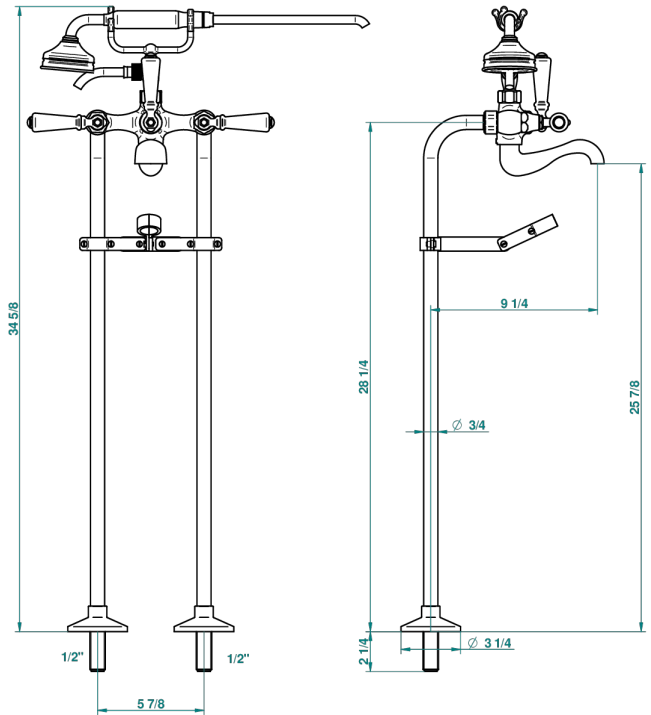

# 1900 WITH LEVER

G28-13700

THG  
PARIS

Free-standing 2-hole bath/telephone shower mixer with upright connections and "T" piece fixation

21524

04/07/2011

## CHARACTERISTIC

- 1900 with lever
- Free-standing 2-hole bath/telephone shower mixer with upright connections and "T" piece fixation

## TECHNICAL SPECS

- Recommandé : 3 bars (max. 5 bars) - Advised : 43,5 psi (max. 72 psi)
- Bec : 75 l/min à 3 bars - Douchette : 9,5 l/min à 3 bars
- Spout : 19,8 gpm at 43.5 psi - Handshower : 2.5 gpm at 43.5 psi