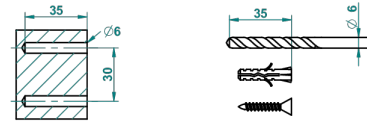

21515

21/10/2015

CHARACTERISTIC

- Faubourg Metal
- Metal toilet brush holder with brush with cover wall mounted

AVAILABLE FINITIONS

Black ceram - D30
Blush PVD - H62
Brass color PVD - H49
Brown bronze color PVD - F33
Chrome polished - A02
Chrome polished / gold polished - G02

Gold color PVD - H52
Gold mat - F07
Gold polished - F01
Graphite PVD - H64
Matt Umber PVD - H67
Matt blush PVD - H60

Matt brass color PVD - H50
Matt brown bronze color PVD - F34
Matt chrome (American satin) - C02
Matt gold color PVD - H53
Matt graphite PVD - H65
Matt nickel (American satin) - C01

Matt nickel color PVD - H56
Natural smoked Brass - A13
Nickel antique / Sovereign - H28
Nickel color PVD - H55
Nickel polished - B01
Soft gold - F30

Soft matt gold - F31
Umber PVD - H66