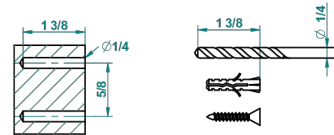

21515

21/10/2015

CHARACTERISTIC

- Faubourg Metal
- Metal toilet brush holder with brush with cover wall mounted

AVAILABLE FINITIONS

Black ceram - D30
Blush PVD - H62
Brass color PVD - H49
Brown bronze color PVD - F33
Chrome polished - A02
Chrome polished / gold polished - G02

Gold color PVD - H52
Gold mat - F07
Gold polished - F01
Graphite PVD - H64
Matt Umber PVD - H67
Matt blush PVD - H60

Matt brass color PVD - H50
Matt brown bronze color PVD - F34
Matt chrome (American satin) - C02
Matt gold color PVD - H53
Matt graphite PVD - H65
Matt nickel (American satin) - C01

Matt nickel color PVD - H56
Natural smoked Brass - A13
Nickel antique / Sovereign - H28
Nickel color PVD - H55
Nickel polished - B01
Soft gold - F30

Soft matt gold - F31
Umber PVD - H66