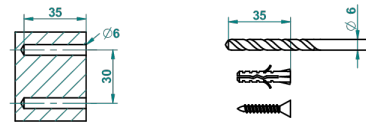

FRIVOLE WITH LEVER HANDLES

G2S-4720C

Metal toilet brush holder with brush with cover wall mounted

THG®
PARIS

21515

21/10/2015

CHARACTERISTIC

- Frivole with lever handles
- Metal toilet brush holder with brush with cover wall mounted

AVAILABLE FINITIONS

Black ceram - D30
Blush PVD - H62
Brass color PVD - H49
Brown bronze color PVD - F33
Chrome polished - A02
Chrome polished / gold polished - G02

Gold color PVD - H52
Gold mat - F07
Gold polished - F01
Graphite PVD - H64
Matt Umber PVD - H67
Matt blush PVD - H60

Matt brass color PVD - H50
Matt brown bronze color PVD - F34
Matt chrome (American satin) - C02
Matt gold color PVD - H53
Matt graphite PVD - H65
Matt nickel (American satin) - C01

Matt nickel color PVD - H56
Nickel antique / Sovereign - H28
Nickel color PVD - H55
Nickel polished - B01
Soft gold - F30
Soft matt gold - F31

Umber PVD - H66