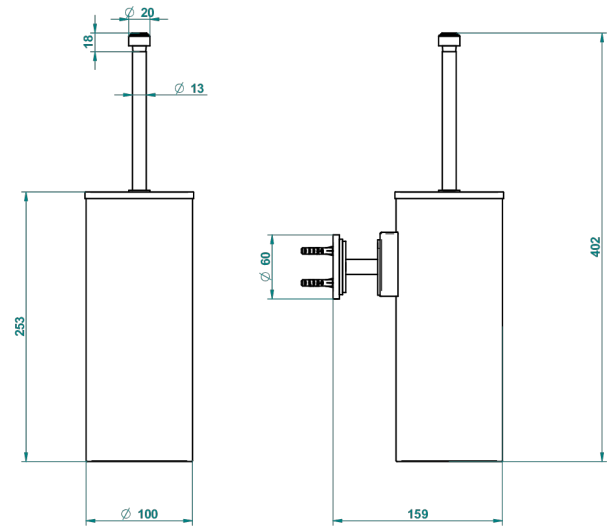

FRIVOLE WITH LEVER HANDLES

G2S-4720C

Metal toilet brush holder with brush with cover wall mounted

THG®
PARIS

21515

21/10/2015

CHARACTERISTIC

- Frivole with lever handles
- Metal toilet brush holder with brush with cover wall mounted

AVAILABLE FINITIONS

Black ceram - D30
Blush PVD - H62
Brass color PVD - H49
Brown bronze color PVD - F33
Chrome polished - A02
Chrome polished / gold polished - G02

Gold color PVD - H52
Gold mat - F07
Gold polished - F01
Graphite PVD - H64
Matt Umber PVD - H67
Matt blush PVD - H60

Matt brass color PVD - H50
Matt brown bronze color PVD - F34
Matt chrome (American satin) - C02
Matt gold color PVD - H53
Matt graphite PVD - H65
Matt nickel (American satin) - C01

Matt nickel color PVD - H56
Nickel antique / Sovereign - H28
Nickel color PVD - H55
Nickel polished - B01
Soft gold - F30
Soft matt gold - F31

Umber PVD - H66