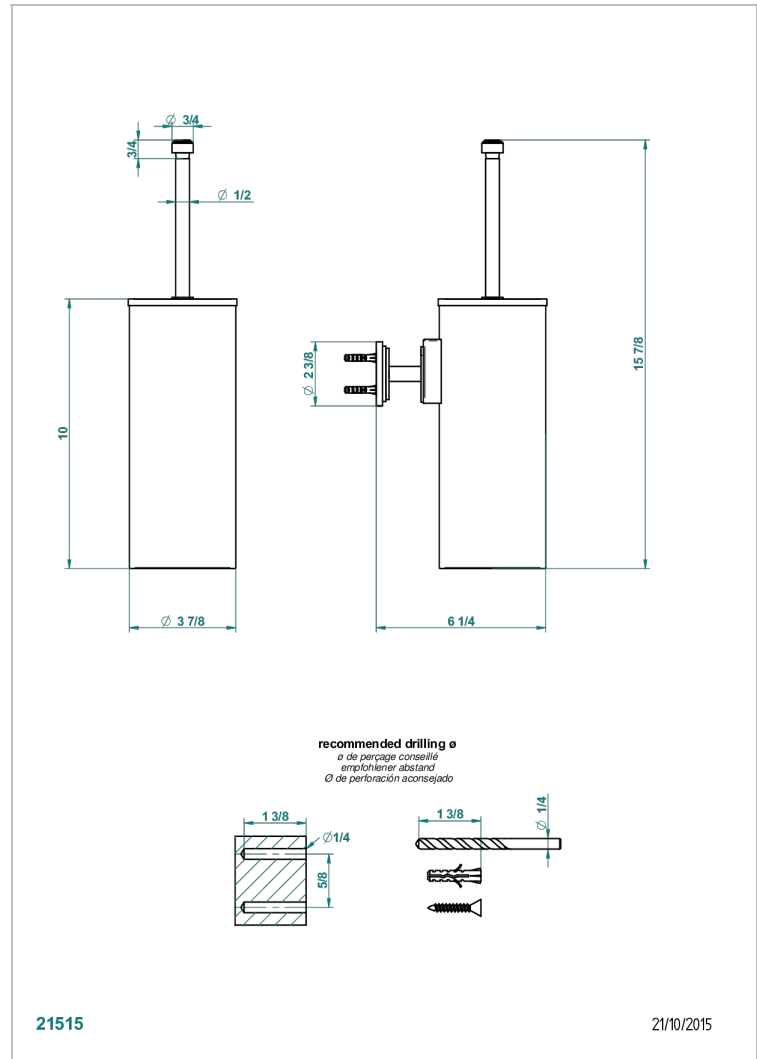

# FRIVOLE WITH LEVER HANDLES

G2S-4720C

Metal toilet brush holder with brush with cover wall mounted

## CHARACTERISTIC

- Frivole with lever handles
- Metal toilet brush holder with brush with cover wall mounted