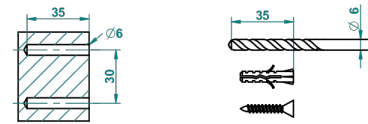

21515

21/10/2015

CHARACTERISTIC

- Frivole
- Metal toilet brush holder with brush with cover wall mounted

AVAILABLE FINITIONS

Black ceram - D30
Blush PVD - H62
Brass color PVD - H49
Brown bronze color PVD - F33
Chrome polished - A02
Chrome polished / gold polished - G02

Gold color PVD - H52
Gold mat - F07
Gold polished - F01
Graphite PVD - H64
Matt Umber PVD - H67
Matt blush PVD - H60

Matt brass color PVD - H50
Matt brown bronze color PVD - F34
Matt chrome (American satin) - C02
Matt gold color PVD - H53
Matt graphite PVD - H65
Matt nickel (American satin) - C01

Matt nickel color PVD - H56
Nickel antique / Sovereign - H28
Nickel color PVD - H55
Nickel polished - B01
Soft gold - F30
Soft matt gold - F31

Umber PVD - H66