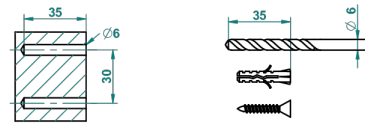

FROUFROU WITH LEVER HANDLES

G2P-4720C

Metal toilet brush holder with brush with cover wall mounted

THG®
PARIS

21515

21/10/2015

CHARACTERISTIC

- Froufrou with lever handles
- Metal toilet brush holder with brush with cover wall mounted

AVAILABLE FINITIONS

Black ceram - D30
Blush PVD - H62
Brass color PVD - H49
Brown bronze color PVD - F33
Chrome polished - A02
Chrome polished / gold polished - G02

Gold color PVD - H52
Gold mat - F07
Gold polished - F01
Graphite PVD - H64
Matt Umber PVD - H67
Matt blush PVD - H60

Matt brass color PVD - H50
Matt brown bronze color PVD - F34
Matt chrome (American satin) - C02
Matt gold color PVD - H53
Matt graphite PVD - H65
Matt nickel (American satin) - C01

Matt nickel color PVD - H56
Nickel antique / Sovereign - H28
Nickel color PVD - H55
Nickel polished - B01
Soft gold - F30
Soft matt gold - F31

Umber PVD - H66