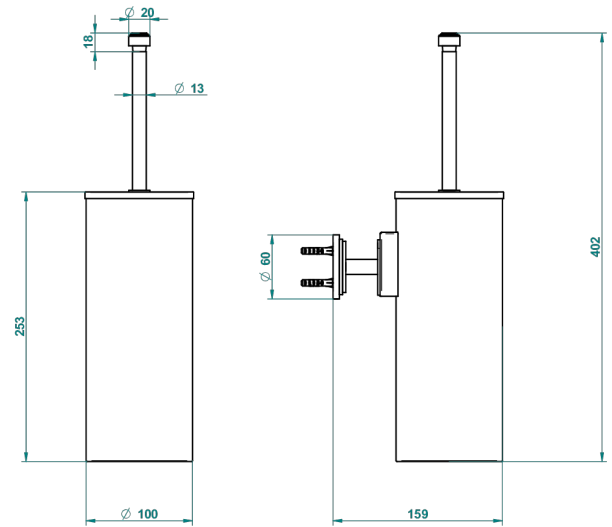

FROUFROU WITH LEVER HANDLES

G2P-4720C

Metal toilet brush holder with brush with cover wall mounted

THG®
PARIS

21515

21/10/2015

CHARACTERISTIC

- Froufrou with lever handles
- Metal toilet brush holder with brush with cover wall mounted

AVAILABLE FINITIONS

Black ceram - D30
Blush PVD - H62
Brass color PVD - H49
Brown bronze color PVD - F33
Chrome polished - A02
Chrome polished / gold polished - G02

Gold color PVD - H52
Gold mat - F07
Gold polished - F01
Graphite PVD - H64
Matt Umber PVD - H67
Matt blush PVD - H60

Matt brass color PVD - H50
Matt brown bronze color PVD - F34
Matt chrome (American satin) - C02
Matt gold color PVD - H53
Matt graphite PVD - H65
Matt nickel (American satin) - C01

Matt nickel color PVD - H56
Nickel antique / Sovereign - H28
Nickel color PVD - H55
Nickel polished - B01
Soft gold - F30
Soft matt gold - F31

Umber PVD - H66