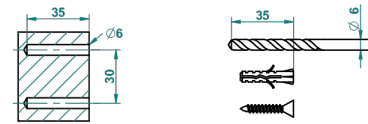

21515

21/10/2015

CHARACTERISTIC

- Froufrou
- Metal toilet brush holder with brush with cover wall mounted

AVAILABLE FINITIONS

Black ceram - D30
Blush PVD - H62
Brass color PVD - H49
Brown bronze color PVD - F33
Chrome polished - A02
Chrome polished / gold polished - G02

Gold color PVD - H52
Gold mat - F07
Gold polished - F01
Graphite PVD - H64
Matt Umber PVD - H67
Matt blush PVD - H60

Matt brass color PVD - H50
Matt brown bronze color PVD - F34
Matt chrome (American satin) - C02
Matt gold color PVD - H53
Matt graphite PVD - H65
Matt nickel (American satin) - C01

Matt nickel color PVD - H56
Nickel antique / Sovereign - H28
Nickel color PVD - H55
Nickel polished - B01
Soft gold - F30
Soft matt gold - F31

Umber PVD - H66