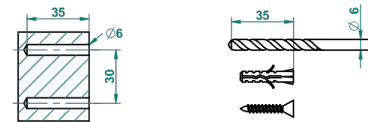

FAUBOURG BLACK PORCELAIN

G2L-4720C

Metal toilet brush holder with brush with cover wall mounted

THG®
PARIS

21515

21/10/2015

CHARACTERISTIC

- Faubourg Black Porcelain
- Metal toilet brush holder with brush with cover wall mounted

AVAILABLE FINITIONS

Black ceram - D30
Blush PVD - H62
Brass color PVD - H49
Brown bronze color PVD - F33
Chrome polished - A02
Chrome polished / gold polished - G02

Gold color PVD - H52
Gold mat - F07
Gold polished - F01
Graphite PVD - H64
Matt Umber PVD - H67
Matt blush PVD - H60

Matt brass color PVD - H50
Matt brown bronze color PVD - F34
Matt chrome (American satin) - C02
Matt gold color PVD - H53
Matt graphite PVD - H65
Matt nickel (American satin) - C01

Matt nickel color PVD - H56
Natural smoked Brass - A13
Nickel antique / Sovereign - H28
Nickel color PVD - H55
Nickel polished - B01
Soft gold - F30

Soft matt gold - F31
Umber PVD - H66