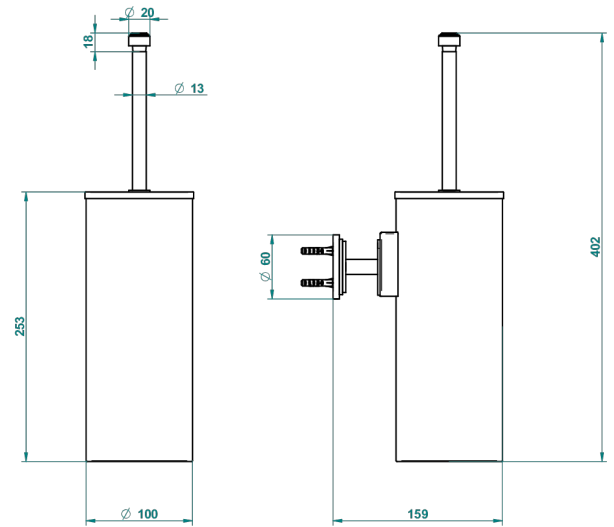

FAUBOURG BLACK PORCELAIN

G2L-4720C

Metal toilet brush holder with brush with cover wall mounted

THG®
PARIS

21515

21/10/2015

CHARACTERISTIC

- Faubourg Black Porcelain
- Metal toilet brush holder with brush with cover wall mounted

AVAILABLE FINITIONS

Black ceram - D30
Blush PVD - H62
Brass color PVD - H49
Brown bronze color PVD - F33
Chrome polished - A02
Chrome polished / gold polished - G02

Gold color PVD - H52
Gold mat - F07
Gold polished - F01
Graphite PVD - H64
Matt Umber PVD - H67
Matt blush PVD - H60

Matt brass color PVD - H50
Matt brown bronze color PVD - F34
Matt chrome (American satin) - C02
Matt gold color PVD - H53
Matt graphite PVD - H65
Matt nickel (American satin) - C01

Matt nickel color PVD - H56
Natural smoked Brass - A13
Nickel antique / Sovereign - H28
Nickel color PVD - H55
Nickel polished - B01
Soft gold - F30

Soft matt gold - F31
Umber PVD - H66