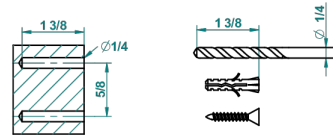

FAUBOURG BLACK PORCELAIN

G2L-4720C

Metal toilet brush holder with brush with cover wall mounted

21515

21/10/2015

CHARACTERISTIC

- Faubourg Black Porcelain
- Metal toilet brush holder with brush with cover wall mounted

AVAILABLE FINITIONS

Black ceram - D30
Blush PVD - H62
Brass color PVD - H49
Brown bronze color PVD - F33
Chrome polished - A02
Chrome polished / gold polished - G02

Gold color PVD - H52
Gold mat - F07
Gold polished - F01
Graphite PVD - H64
Matt Umber PVD - H67
Matt blush PVD - H60

Matt brass color PVD - H50
Matt brown bronze color PVD - F34
Matt chrome (American satin) - C02
Matt gold color PVD - H53
Matt graphite PVD - H65
Matt nickel (American satin) - C01

Matt nickel color PVD - H56
Natural smoked Brass - A13
Nickel antique / Sovereign - H28
Nickel color PVD - H55
Nickel polished - B01
Soft gold - F30

Soft matt gold - F31
Umber PVD - H66