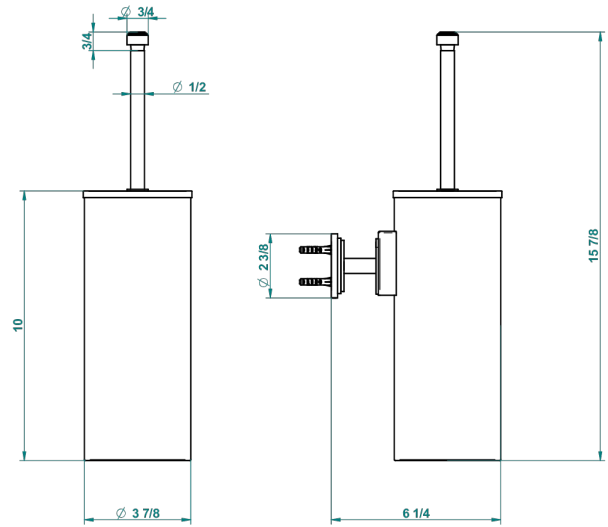

FAUBOURG BLACK PORCELAIN

G2L-4720C

Metal toilet brush holder with brush with cover wall mounted

21515

21/10/2015

CHARACTERISTIC

- Faubourg Black Porcelain
- Metal toilet brush holder with brush with cover wall mounted

AVAILABLE FINITIONS

Black ceram - D30
Blush PVD - H62
Brass color PVD - H49
Brown bronze color PVD - F33
Chrome polished - A02
Chrome polished / gold polished - G02

Gold color PVD - H52
Gold mat - F07
Gold polished - F01
Graphite PVD - H64
Matt Umber PVD - H67
Matt blush PVD - H60

Matt brass color PVD - H50
Matt brown bronze color PVD - F34
Matt chrome (American satin) - C02
Matt gold color PVD - H53
Matt graphite PVD - H65
Matt nickel (American satin) - C01

Matt nickel color PVD - H56
Natural smoked Brass - A13
Nickel antique / Sovereign - H28
Nickel color PVD - H55
Nickel polished - B01
Soft gold - F30

Soft matt gold - F31
Umber PVD - H66