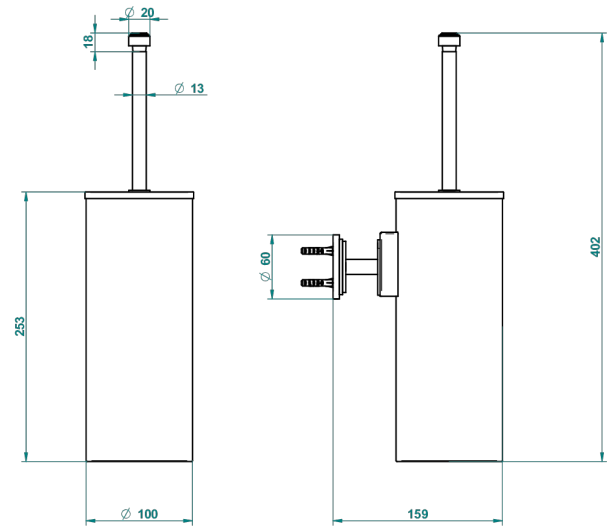

FAUBOURG WHITE PORCELAIN

G2K-4720C

Metal toilet brush holder with brush with cover wall mounted

21515

21/10/2015

CHARACTERISTIC

- Faubourg White Porcelain
- Metal toilet brush holder with brush with cover wall mounted

AVAILABLE FINITIONS

Black ceram - D30
Blush PVD - H62
Brass color PVD - H49
Brown bronze color PVD - F33
Chrome polished - A02
Chrome polished / gold polished - G02

Gold color PVD - H52
Gold mat - F07
Gold polished - F01
Graphite PVD - H64
Matt Umber PVD - H67
Matt blush PVD - H60

Matt brass color PVD - H50
Matt brown bronze color PVD - F34
Matt chrome (American satin) - C02
Matt gold color PVD - H53
Matt graphite PVD - H65
Matt nickel (American satin) - C01

Matt nickel color PVD - H56
Natural smoked Brass - A13
Nickel antique / Sovereign - H28
Nickel color PVD - H55
Nickel polished - B01
Soft gold - F30

Soft matt gold - F31
Umber PVD - H66