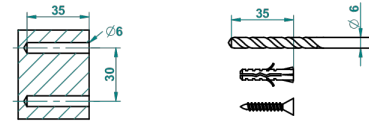

FAUBOURG WHITE PORCELAIN

G2K-4720C

Metal toilet brush holder with brush with cover wall mounted

21515

21/10/2015

CHARACTERISTIC

- Faubourg White Porcelain
- Metal toilet brush holder with brush with cover wall mounted

AVAILABLE FINITIONS

Black ceram - D30
Blush PVD - H62
Brass color PVD - H49
Brown bronze color PVD - F33
Chrome polished - A02
Chrome polished / gold polished - G02

Gold color PVD - H52
Gold mat - F07
Gold polished - F01
Graphite PVD - H64
Matt Umber PVD - H67
Matt blush PVD - H60

Matt brass color PVD - H50
Matt brown bronze color PVD - F34
Matt chrome (American satin) - C02
Matt gold color PVD - H53
Matt graphite PVD - H65
Matt nickel (American satin) - C01

Matt nickel color PVD - H56
Natural smoked Brass - A13
Nickel antique / Sovereign - H28
Nickel color PVD - H55
Nickel polished - B01
Soft gold - F30

Soft matt gold - F31
Umber PVD - H66