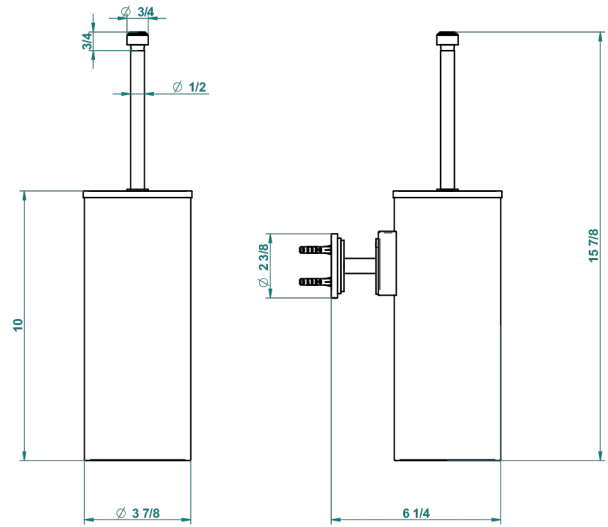

FAUBOURG WHITE PORCELAIN

G2K-4720C

Metal toilet brush holder with brush with cover wall mounted

21515

21/10/2015

CHARACTERISTIC

- Faubourg White Porcelain
- Metal toilet brush holder with brush with cover wall mounted

AVAILABLE FINITIONS

Black ceram - D30
Blush PVD - H62
Brass color PVD - H49
Brown bronze color PVD - F33
Chrome polished - A02
Chrome polished / gold polished - G02

Gold color PVD - H52
Gold mat - F07
Gold polished - F01
Graphite PVD - H64
Matt Umber PVD - H67
Matt blush PVD - H60

Matt brass color PVD - H50
Matt brown bronze color PVD - F34
Matt chrome (American satin) - C02
Matt gold color PVD - H53
Matt graphite PVD - H65
Matt nickel (American satin) - C01

Matt nickel color PVD - H56
Natural smoked Brass - A13
Nickel antique / Sovereign - H28
Nickel color PVD - H55
Nickel polished - B01
Soft gold - F30

Soft matt gold - F31
Umber PVD - H66