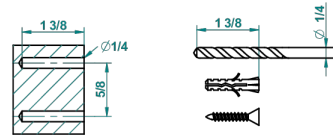

FAUBOURG WHITE PORCELAIN

G2K-4720C

Metal toilet brush holder with brush with cover wall mounted

21515

21/10/2015

CHARACTERISTIC

- Faubourg White Porcelain
- Metal toilet brush holder with brush with cover wall mounted

AVAILABLE FINITIONS

Black ceram - D30
Blush PVD - H62
Brass color PVD - H49
Brown bronze color PVD - F33
Chrome polished - A02
Chrome polished / gold polished - G02

Gold color PVD - H52
Gold mat - F07
Gold polished - F01
Graphite PVD - H64
Matt Umber PVD - H67
Matt blush PVD - H60

Matt brass color PVD - H50
Matt brown bronze color PVD - F34
Matt chrome (American satin) - C02
Matt gold color PVD - H53
Matt graphite PVD - H65
Matt nickel (American satin) - C01

Matt nickel color PVD - H56
Natural smoked Brass - A13
Nickel antique / Sovereign - H28
Nickel color PVD - H55
Nickel polished - B01
Soft gold - F30

Soft matt gold - F31
Umber PVD - H66