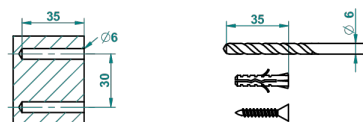

FAUBOURG WHITE PORCELAIN WITH LEVER HANDLES

G2J-4720C

Metal toilet brush holder with brush with cover wall mounted

21515

21/10/2015

CHARACTERISTIC

- Faubourg White Porcelain with lever handles
- Metal toilet brush holder with brush with cover wall mounted

AVAILABLE FINITIONS

Black ceram - D30

Blush PVD - H62

Brass color PVD - H49

Brown bronze color PVD - F33

Chrome polished - A02

Chrome polished / gold polished - G02

Gold color PVD - H52

Gold mat - F07

Gold polished - F01

Graphite PVD - H64

Matt Umber PVD - H67

Matt blush PVD - H60

Matt brass color PVD - H50

Matt brown bronze color PVD - F34

Matt chrome (American satin) - C02

Matt gold color PVD - H53

Matt graphite PVD - H65

Matt nickel (American satin) - C01

Matt nickel color PVD - H56

Natural smoked Brass - A13

Nickel antique / Sovereign - H28

Nickel color PVD - H55

Nickel polished - B01

Soft gold - F30

Soft matt gold - F31

Umber PVD - H66