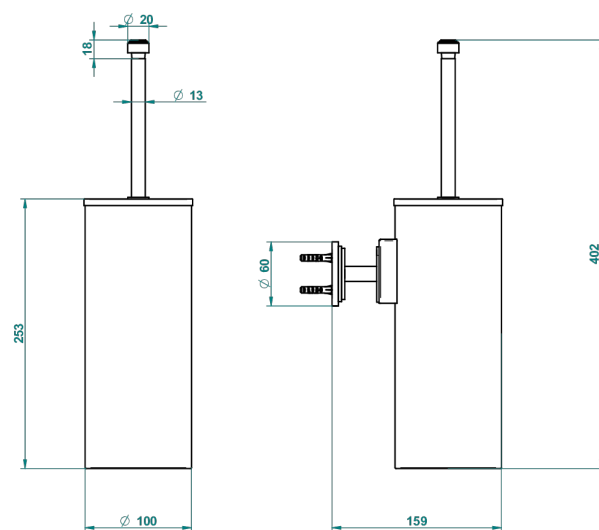

FAUBOURG WHITE PORCELAIN WITH LEVER HANDLES

G2J-4720C

Metal toilet brush holder with brush with cover wall mounted

21515

21/10/2015

CHARACTERISTIC

- Faubourg White Porcelain with lever handles
- Metal toilet brush holder with brush with cover wall mounted

AVAILABLE FINITIONS

Black ceram - D30

Blush PVD - H62

Brass color PVD - H49

Brown bronze color PVD - F33

Chrome polished - A02

Chrome polished / gold polished - G02

Gold color PVD - H52

Gold mat - F07

Gold polished - F01

Graphite PVD - H64

Matt Umber PVD - H67

Matt blush PVD - H60

Matt brass color PVD - H50

Matt brown bronze color PVD - F34

Matt chrome (American satin) - C02

Matt gold color PVD - H53

Matt graphite PVD - H65

Matt nickel (American satin) - C01

Matt nickel color PVD - H56

Natural smoked Brass - A13

Nickel antique / Sovereign - H28

Nickel color PVD - H55

Nickel polished - B01

Soft gold - F30

Soft matt gold - F31

Umber PVD - H66