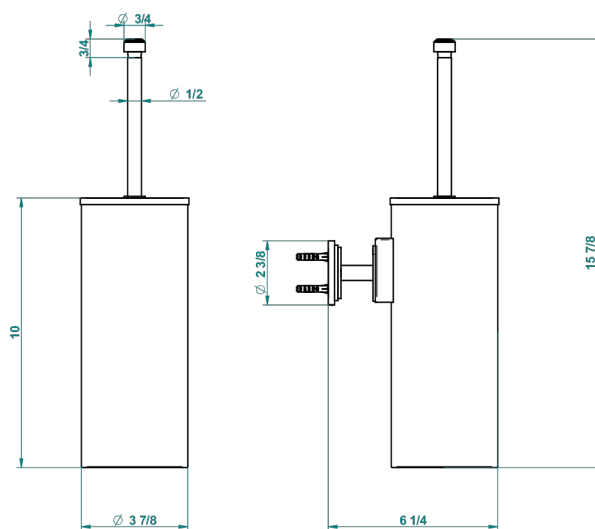

FAUBOURG WHITE PORCELAIN WITH LEVER HANDLES

G2J-4720C

Metal toilet brush holder with brush with cover wall mounted

21515

21/10/2015

CHARACTERISTIC

- Faubourg White Porcelain with lever handles
- Metal toilet brush holder with brush with cover wall mounted

AVAILABLE FINITIONS

Black ceram - D30
Blush PVD - H62
Brass color PVD - H49
Brown bronze color PVD - F33
Chrome polished - A02
Chrome polished / gold polished - G02

Gold color PVD - H52
Gold mat - F07
Gold polished - F01
Graphite PVD - H64
Matt Umber PVD - H67
Matt blush PVD - H60

Matt brass color PVD - H50
Matt brown bronze color PVD - F34
Matt chrome (American satin) - C02
Matt gold color PVD - H53
Matt graphite PVD - H65
Matt nickel (American satin) - C01

Matt nickel color PVD - H56
Natural smoked Brass - A13
Nickel antique / Sovereign - H28
Nickel color PVD - H55
Nickel polished - B01
Soft gold - F30

Soft matt gold - F31
Umber PVD - H66