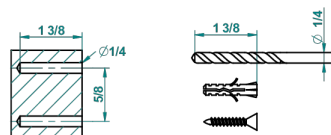

FAUBOURG WHITE PORCELAIN WITH LEVER HANDLES

G2J-4720C

Metal toilet brush holder with brush with cover wall mounted

21515

21/10/2015

CHARACTERISTIC

- Faubourg White Porcelain with lever handles
- Metal toilet brush holder with brush with cover wall mounted

AVAILABLE FINITIONS

Black ceram - D30
Blush PVD - H62
Brass color PVD - H49
Brown bronze color PVD - F33
Chrome polished - A02
Chrome polished / gold polished - G02

Gold color PVD - H52
Gold mat - F07
Gold polished - F01
Graphite PVD - H64
Matt Umber PVD - H67
Matt blush PVD - H60

Matt brass color PVD - H50
Matt brown bronze color PVD - F34
Matt chrome (American satin) - C02
Matt gold color PVD - H53
Matt graphite PVD - H65
Matt nickel (American satin) - C01

Matt nickel color PVD - H56
Natural smoked Brass - A13
Nickel antique / Sovereign - H28
Nickel color PVD - H55
Nickel polished - B01
Soft gold - F30

Soft matt gold - F31
Umber PVD - H66