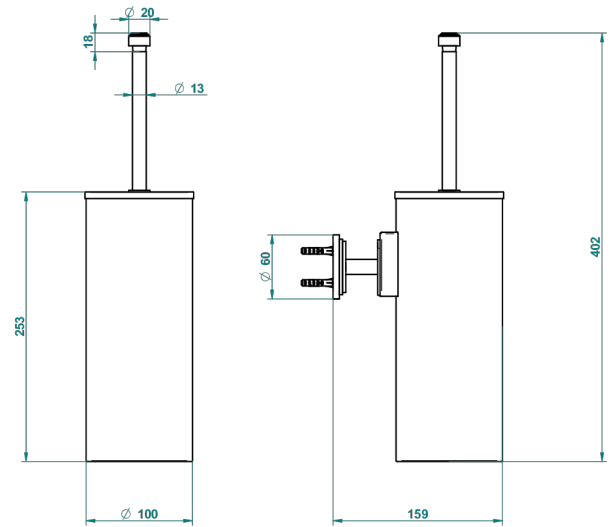

LE 9 NERO MARQUINA

G2I-4720C

Wall mounted WC brush with cover and metal holder

THG®
PARIS

21515

21/10/2015

CHARACTERISTIC

- Le 9 Nero Marquina
- Wall mounted WC brush with cover and metal holder

AVAILABLE FINITIONS

Antique nickel - H28
Black ceram - D30
Blush PVD - H62
Brass color PVD - H49
Brown bronze color PVD - F33
Gold color PVD - H52

Graphite PVD - H64
Matt Umber PVD - H67
Matt blush PVD - H60
Matt brass color PVD - H50
Matt brown bronze color PVD - F34
Matt chrome - C02

Matt gold - F07
Matt gold color PVD - H53
Matt graphite PVD - H65
Matt nickel (color finish) - C01
Matt nickel color PVD - H56
Natural smoked Brass - A13

Nickel color PVD - H55
Polished chrome (color finish) - A02
Polished chrome / Polished gold
(color finish) - G02
Polished gold (color finish) - F01
Polished nickel - B01
Soft gold - F30

Soft matt gold - F31
Umber PVD - H66