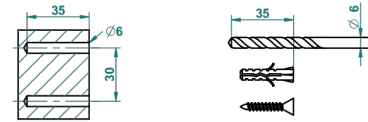

LE 9 NERO MARQUINA

G2I-4720C

Wall mounted WC brush with cover and metal holder

THG®
PARIS

21515

21/10/2015

CHARACTERISTIC

- Le 9 Nero Marquina
- Wall mounted WC brush with cover and metal holder

AVAILABLE FINITIONS

Antique nickel - H28
Black ceram - D30
Blush PVD - H62
Brass color PVD - H49
Brown bronze color PVD - F33
Gold color PVD - H52

Graphite PVD - H64
Matt Umber PVD - H67
Matt blush PVD - H60
Matt brass color PVD - H50
Matt brown bronze color PVD - F34
Matt chrome - C02

Matt gold - F07
Matt gold color PVD - H53
Matt graphite PVD - H65
Matt nickel (color finish) - C01
Matt nickel color PVD - H56
Natural smoked Brass - A13

Nickel color PVD - H55
Polished chrome (color finish) - A02
Polished chrome / Polished gold
(color finish) - G02
Polished gold (color finish) - F01
Polished nickel - B01
Soft gold - F30

Soft matt gold - F31
Umber PVD - H66