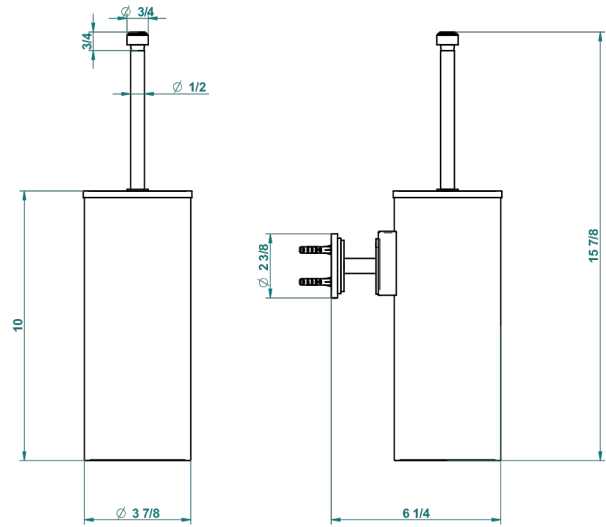

LE 9 NERO MARQUINA

G2I-4720C

Wall mounted WC brush with cover and metal holder

21515

21/10/2015

CHARACTERISTIC

- Le 9 Nero Marquina
- Wall mounted WC brush with cover and metal holder

AVAILABLE FINITIONS

Antique nickel - H28
Black ceram - D30
Blush PVD - H62
Brass color PVD - H49
Brown bronze color PVD - F33
Gold color PVD - H52

Graphite PVD - H64
Matt Umber PVD - H67
Matt blush PVD - H60
Matt brass color PVD - H50
Matt brown bronze color PVD - F34
Matt chrome - C02

Matt gold - F07
Matt gold color PVD - H53
Matt graphite PVD - H65
Matt nickel (color finish) - C01
Matt nickel color PVD - H56
Natural smoked Brass - A13

Nickel color PVD - H55
Polished chrome (color finish) - A02
Polished chrome / Polished gold
(color finish) - G02
Polished gold (color finish) - F01
Polished nickel - B01
Soft gold - F30

Soft matt gold - F31
Umber PVD - H66