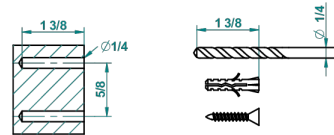

LE 9 NERO MARQUINA

G2I-4720C

Wall mounted WC brush with cover and metal holder

21515

21/10/2015

CHARACTERISTIC

- Le 9 Nero Marquina
- Wall mounted WC brush with cover and metal holder

AVAILABLE FINITIONS

Antique nickel - H28
Black ceram - D30
Blush PVD - H62
Brass color PVD - H49
Brown bronze color PVD - F33
Gold color PVD - H52

Graphite PVD - H64
Matt Umber PVD - H67
Matt blush PVD - H60
Matt brass color PVD - H50
Matt brown bronze color PVD - F34
Matt chrome - C02

Matt gold - F07
Matt gold color PVD - H53
Matt graphite PVD - H65
Matt nickel (color finish) - C01
Matt nickel color PVD - H56
Natural smoked Brass - A13

Nickel color PVD - H55
Polished chrome (color finish) - A02
Polished chrome / Polished gold
(color finish) - G02
Polished gold (color finish) - F01
Polished nickel - B01
Soft gold - F30

Soft matt gold - F31
Umber PVD - H66