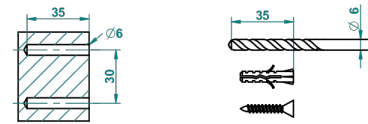

LE 9 HOWLITE

G2H-4720C

Metal toilet brush holder with brush with cover wall mounted

THG®
PARIS

21515

21/10/2015

CHARACTERISTIC

- Le 9 Howlite
- Metal toilet brush holder with brush with cover wall mounted

AVAILABLE FINITIONS

Black ceram - D30
Blush PVD - H62
Brass color PVD - H49
Brown bronze color PVD - F33
Chrome polished - A02
Chrome polished / gold polished - G02

Gold color PVD - H52
Gold mat - F07
Gold polished - F01
Graphite PVD - H64
Matt Umber PVD - H67
Matt blush PVD - H60

Matt brass color PVD - H50
Matt brown bronze color PVD - F34
Matt chrome (American satin) - C02
Matt gold color PVD - H53
Matt graphite PVD - H65
Matt nickel (American satin) - C01

Matt nickel color PVD - H56
Natural smoked Brass - A13
Nickel antique / Sovereign - H28
Nickel color PVD - H55
Nickel polished - B01
Soft gold - F30

Soft matt gold - F31
Umber PVD - H66