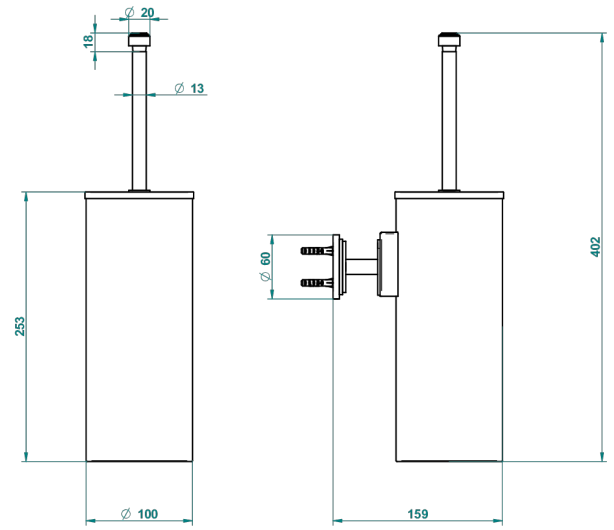

LE 9 HOWLITE

G2H-4720C

Metal toilet brush holder with brush with cover wall mounted

THG®
PARIS

21515

21/10/2015

CHARACTERISTIC

- Le 9 Howlite
- Metal toilet brush holder with brush with cover wall mounted

AVAILABLE FINITIONS

Black ceram - D30
Blush PVD - H62
Brass color PVD - H49
Brown bronze color PVD - F33
Chrome polished - A02
Chrome polished / gold polished - G02

Gold color PVD - H52
Gold mat - F07
Gold polished - F01
Graphite PVD - H64
Matt Umber PVD - H67
Matt blush PVD - H60

Matt brass color PVD - H50
Matt brown bronze color PVD - F34
Matt chrome (American satin) - C02
Matt gold color PVD - H53
Matt graphite PVD - H65
Matt nickel (American satin) - C01

Matt nickel color PVD - H56
Natural smoked Brass - A13
Nickel antique / Sovereign - H28
Nickel color PVD - H55
Nickel polished - B01
Soft gold - F30

Soft matt gold - F31
Umber PVD - H66