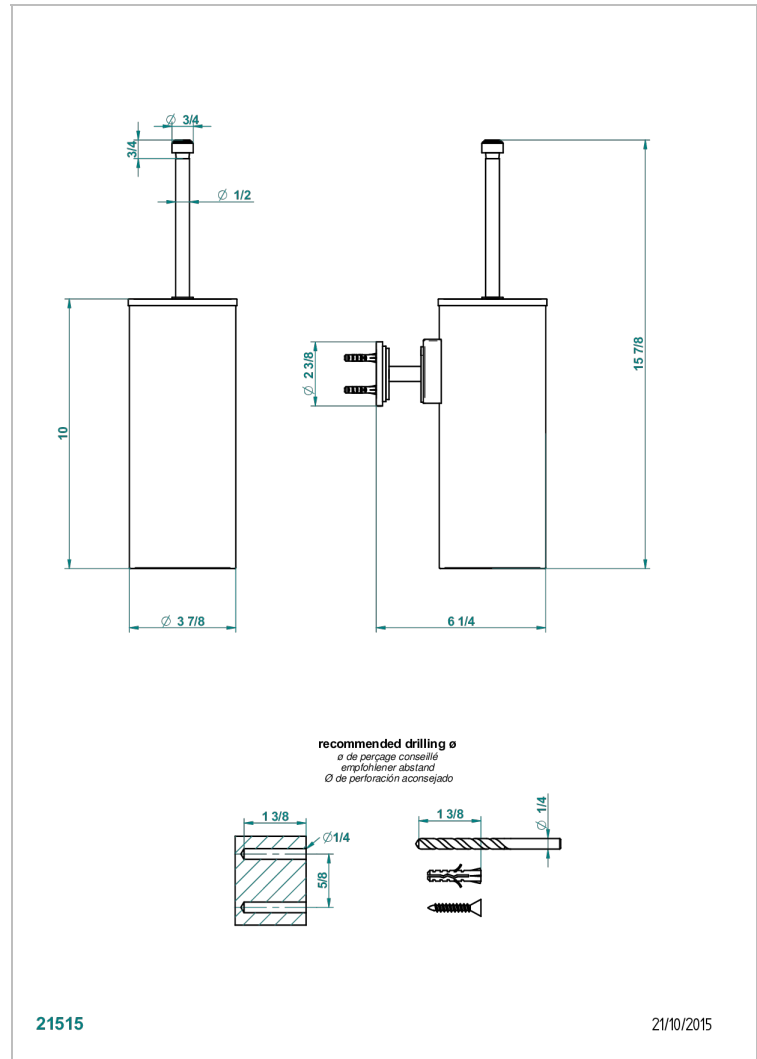

LE 9 HOWLITE

G2H-4720C

Metal toilet brush holder with brush with cover wall mounted

CHARACTERISTIC

- Le 9 Howlite
- Metal toilet brush holder with brush with cover wall mounted

AVAILABLE FINITIONS

Black ceram - D30
Blush PVD - H62
Brass color PVD - H49
Brown bronze color PVD - F33
Chrome polished - A02
Chrome polished / gold polished - G02