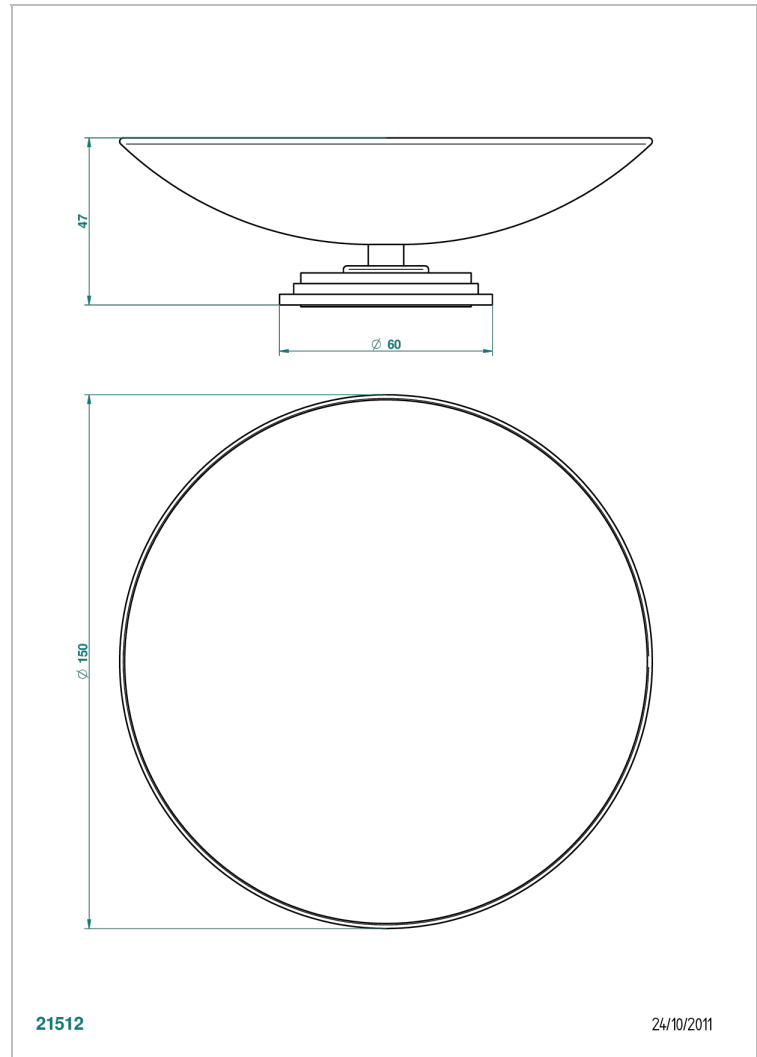

FRIVOLE

G2R-544GM

Soap dish, freestanding , 6" diameter

THG[®]
PARIS

CHARACTERISTIC

- Frivole
- Soap dish, freestanding , 6" diameter

AVAILABLE FINITIONS

Black ceram - D30
Blush PVD - H62
Brass color PVD - H49
Brown bronze color PVD - F33
Chrome polished - A02
Chrome polished / gold polished - G02

Matt nickel color PVD - H56
Nickel antique / Sovereign - H28
Nickel color PVD - H55
Nickel polished - B01
Soft gold - F30
Soft matt gold - F31

Umber PVD - H66