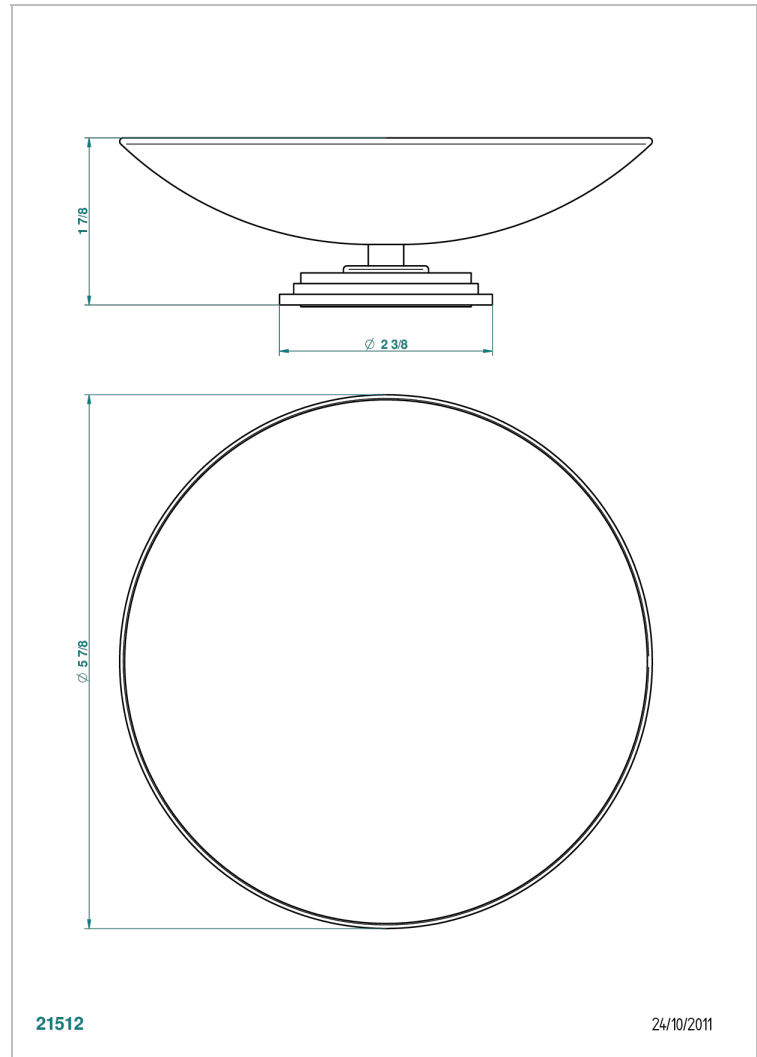

FRIVOLE

G2R-544GM

Soap dish, freestanding , 6" diameter

THG[®]
PARIS

CHARACTERISTIC

- Frivole
- Soap dish, freestanding , 6" diameter

AVAILABLE FINITIONS

Black ceram - D30
Blush PVD - H62
Brass color PVD - H49
Brown bronze color PVD - F33
Chrome polished - A02
Chrome polished / gold polished - G02

Matt nickel color PVD - H56
Nickel antique / Sovereign - H28
Nickel color PVD - H55
Nickel polished - B01
Soft gold - F30
Soft matt gold - F31

Umber PVD - H66