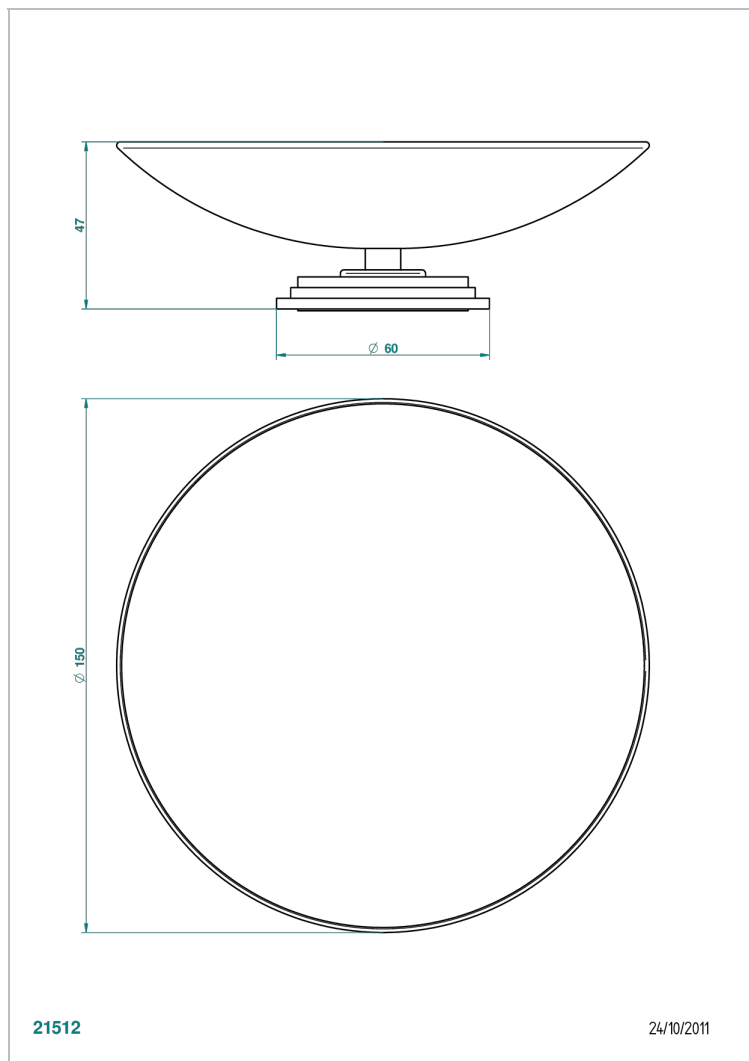

# FAUBOURG BLACK PORCELAIN WITH LEVER HANDLES

G2M-544GM

Soap dish, freestanding , 6" diameter

## CHARACTERISTIC

- Faubourg Black Porcelain with lever handles
- Soap dish, freestanding , 6" diameter