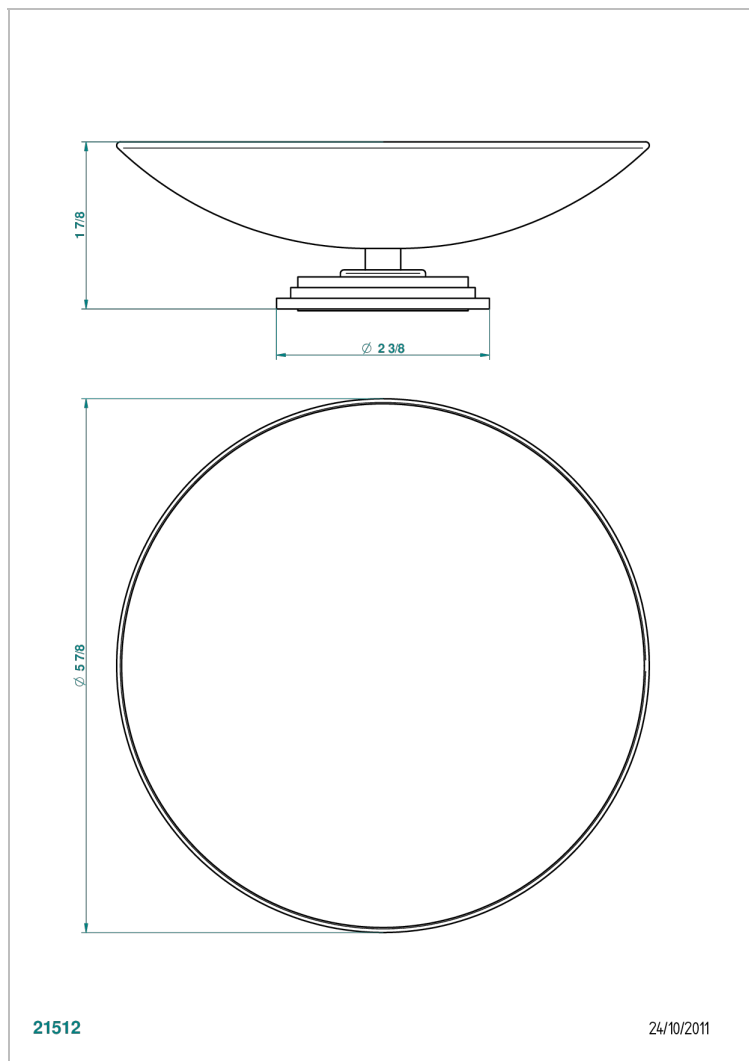

FAUBOURG BLACK PORCELAIN WITH LEVER HANDLES

THG[®]
PARIS

G2M-544GM

Soap dish, freestanding , 6" diameter

CHARACTERISTIC

- Faubourg Black Porcelain with lever handles
- Soap dish, freestanding , 6" diameter