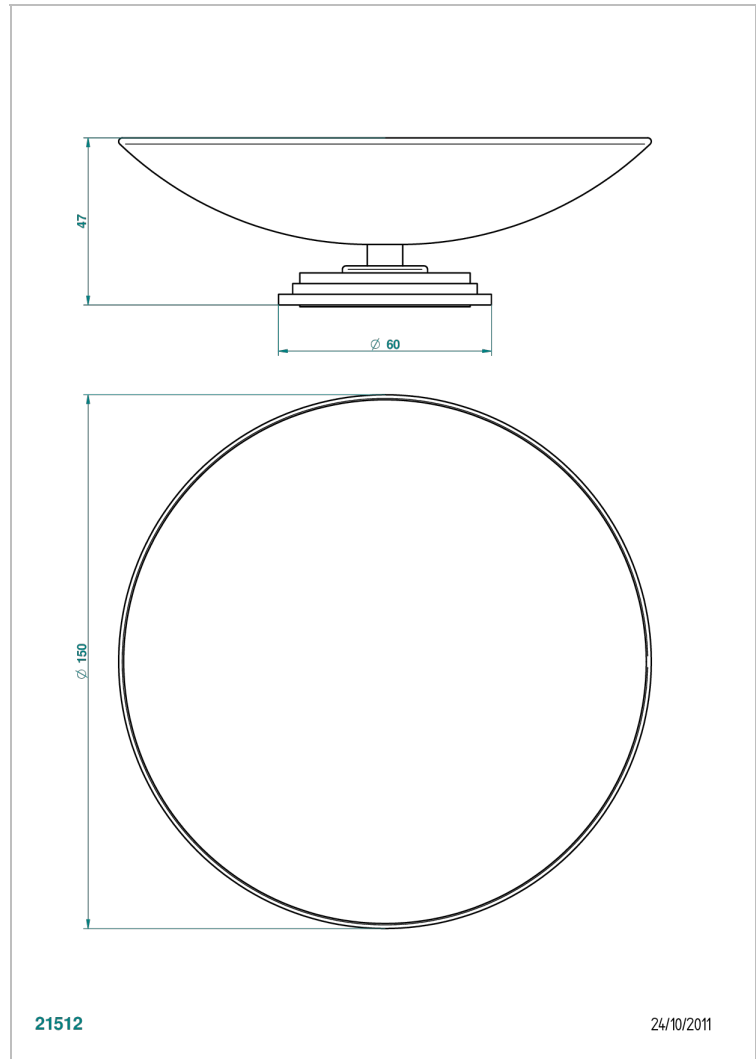

FAUBOURG BLACK PORCELAIN

G2L-544GM

Soap dish, freestanding , 6" diameter

THG[®]
PARIS

21512

24/10/2011

CHARACTERISTIC

- Faubourg Black Porcelain
- Soap dish, freestanding , 6" diameter