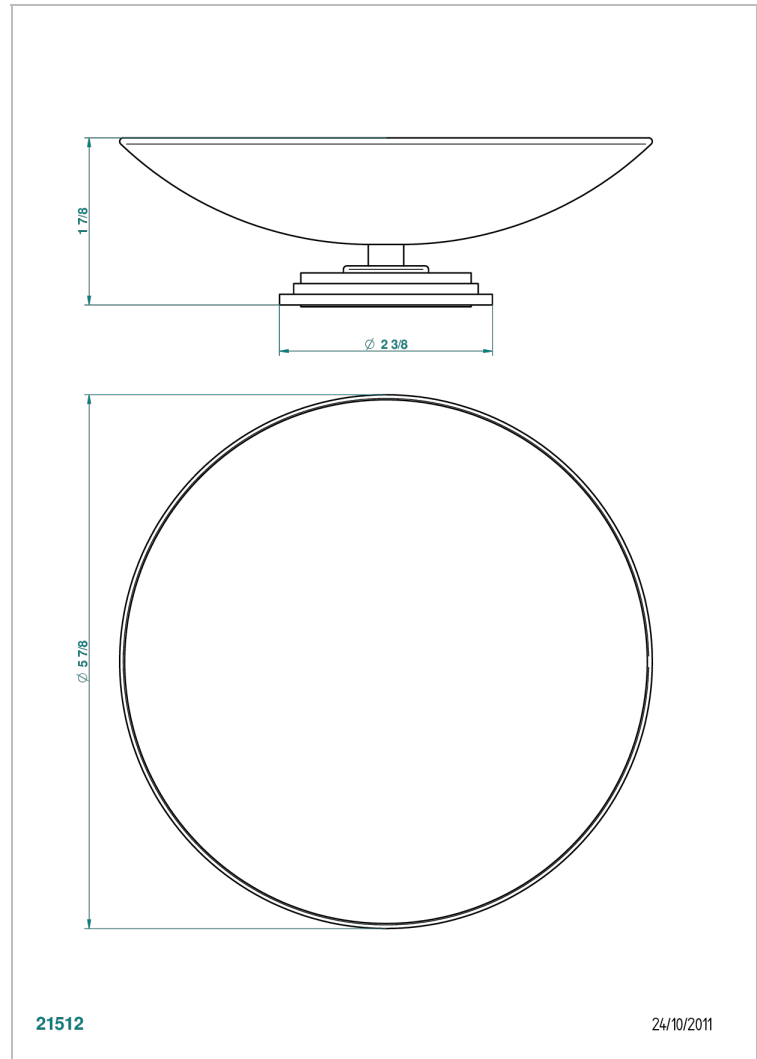

FAUBOURG BLACK PORCELAIN

G2L-544GM

Soap dish, freestanding , 6" diameter

THG[®]
PARIS

CHARACTERISTIC

- Faubourg Black Porcelain
- Soap dish, freestanding , 6" diameter

AVAILABLE FINITIONS

Black ceram - D30
Blush PVD - H62
Brass color PVD - H49
Brown bronze color PVD - F33
Chrome polished - A02
Chrome polished / gold polished - G02

Gold color PVD - H52
Gold mat - F07
Gold polished - F01
Graphite PVD - H64
Matt Umber PVD - H67
Matt blush PVD - H60

Matt brass color PVD - H50
Matt brown bronze color PVD - F34
Matt chrome (American satin) - C02
Matt gold color PVD - H53
Matt graphite PVD - H65
Matt nickel (American satin) - C01