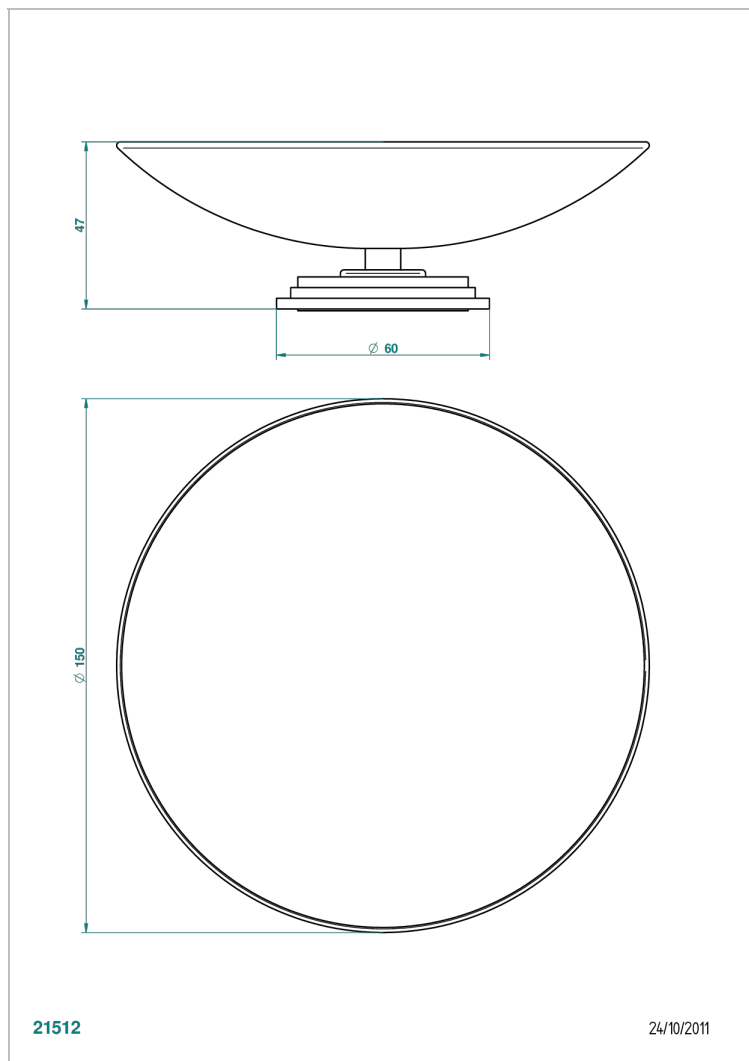

FAUBOURG WHITE PORCELAIN WITH LEVER HANDLES

G2J-544GM

Soap dish, freestanding , 6" diameter

CHARACTERISTIC

- Faubourg White Porcelain with lever handles
- Soap dish, freestanding , 6" diameter

AVAILABLE FINITIONS

Black ceram - D30
Blush PVD - H62
Brass color PVD - H49
Brown bronze color PVD - F33
Chrome polished - A02
Chrome polished / gold polished - G02

Gold color PVD - H52
Gold mat - F07
Gold polished - F01
Graphite PVD - H64
Matt Umber PVD - H67
Matt blush PVD - H60