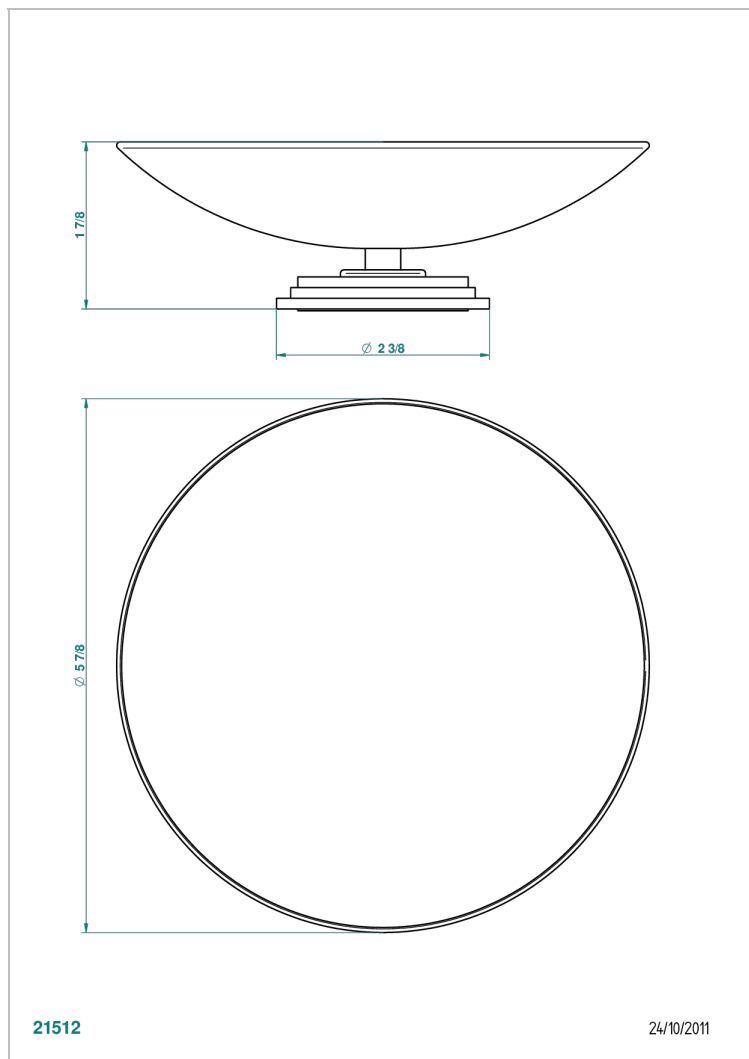

FAUBOURG WHITE PORCELAIN WITH LEVER HANDLES

G2J-544GM

Soap dish, freestanding , 6" diameter

21512

24/10/2011

CHARACTERISTIC

- Faubourg White Porcelain with lever handles
- Soap dish, freestanding , 6" diameter