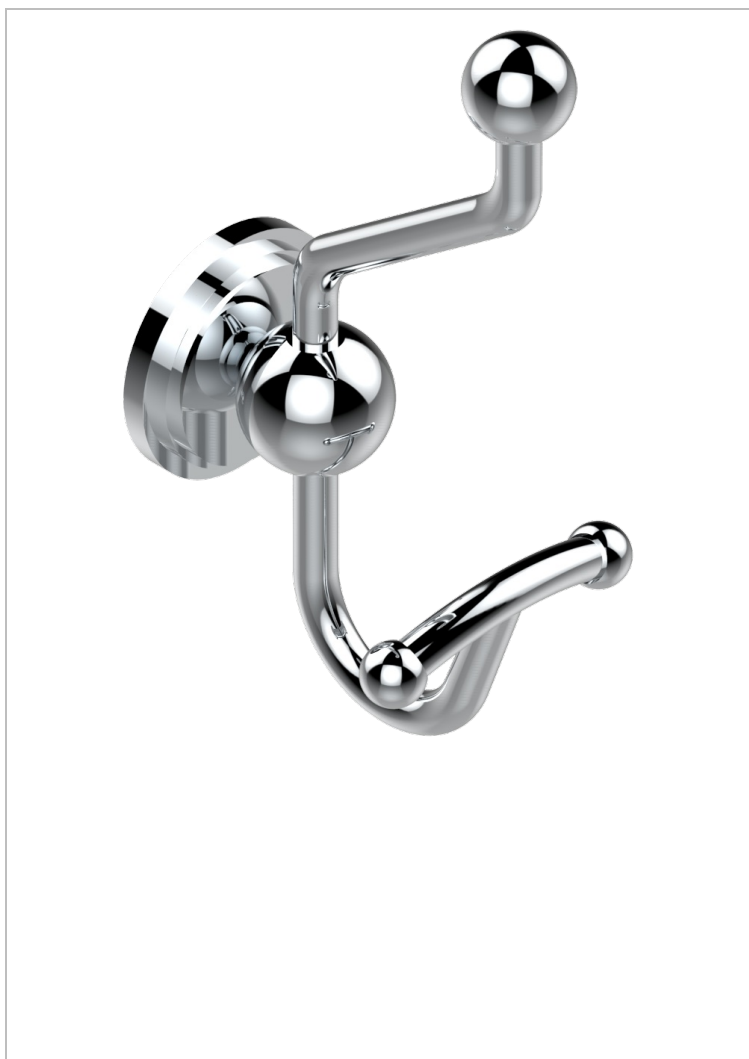

# FAUBOURG METAL WITH LEVER HANDLES

G2U-510A

Double robe hook

## CHARACTERISTIC

- Faubourg Metal with lever handles
- Double robe hook

## AVAILABLE FINITIONS

Black ceram - D30  
Blush PVD - H62  
Brass color PVD - H49  
Brown bronze color PVD - F33  
Chrome polished - A02  
Chrome polished / gold polished - G02

Gold color PVD - H52  
Gold mat - F07  
Gold polished - F01  
Graphite PVD - H64  
Matt Umber PVD - H67  
Matt blush PVD - H60

Matt brass color PVD - H50  
Matt brown bronze color PVD - F34  
Matt chrome (American satin) - C02  
Matt gold color PVD - H53  
Matt graphite PVD - H65  
Matt nickel (American satin) - C01

Matt nickel color PVD - H56  
Natural smoked Brass - A13  
Nickel antique / Sovereign - H28  
Nickel color PVD - H55  
Nickel polished - B01  
Soft gold - F30