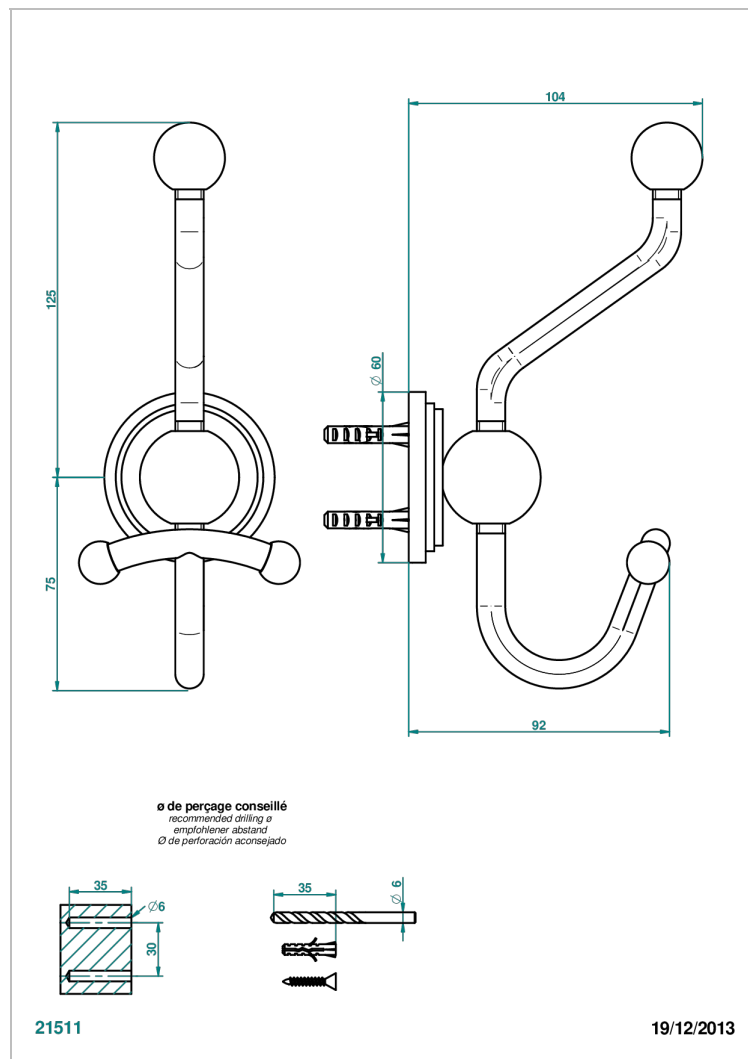

# FAUBOURG METAL WITH LEVER HANDLES

G2U-510A

Double robe hook

## CHARACTERISTIC

- Faubourg Metal with lever handles
- Double robe hook