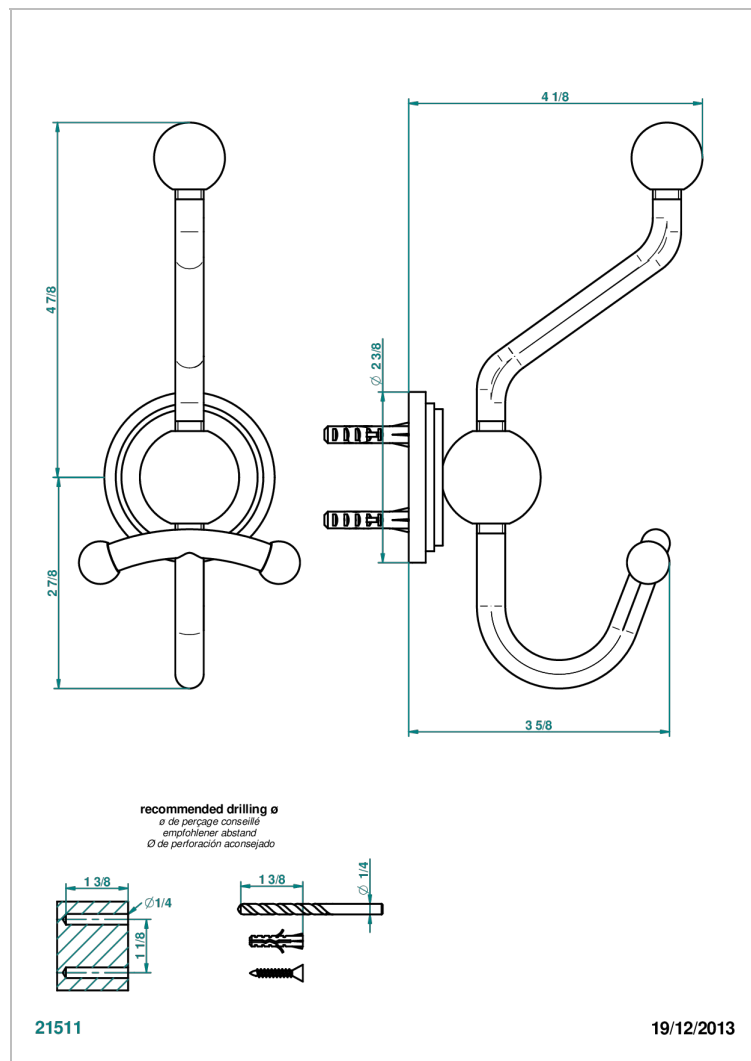

FAUBOURG METAL WITH LEVER HANDLES

G2U-510A

Double robe hook

CHARACTERISTIC

- Faubourg Metal with lever handles
- Double robe hook

AVAILABLE FINITIONS

Black ceram - D30
Blush PVD - H62
Brass color PVD - H49
Brown bronze color PVD - F33
Chrome polished - A02
Chrome polished / gold polished - G02

Matt nickel color PVD - H56
Natural smoked Brass - A13
Nickel antique / Sovereign - H28
Nickel color PVD - H55
Nickel polished - B01
Soft gold - F30

Soft matt gold - F31
Umber PVD - H66