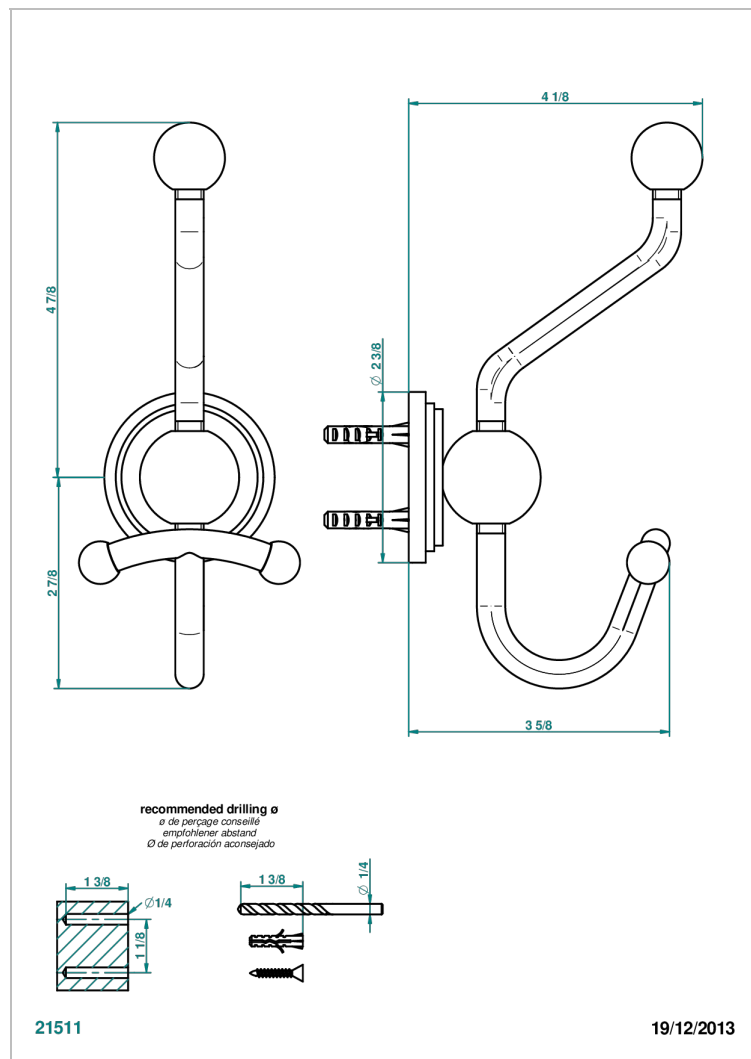

FAUBOURG METAL WITH LEVER

G2U-510A

Double robe hook

CHARACTERISTIC

- Faubourg Metal with lever
- Double robe hook

AVAILABLE FINITIONS

Antique nickel - H28
 Black ceram - D30
 Blush PVD - H62
 Brass color PVD - H49
 Brown bronze color PVD - F33
 Gold color PVD - H52

Nickel color PVD - H55
 Polished chrome (color finish) - A02
 Polished chrome / Polished gold (color finish) - G02
 Polished gold (color finish) - F01
 Polished nickel - B01
 Soft gold - F30

Soft matt gold - F31
 Umber PVD - H66