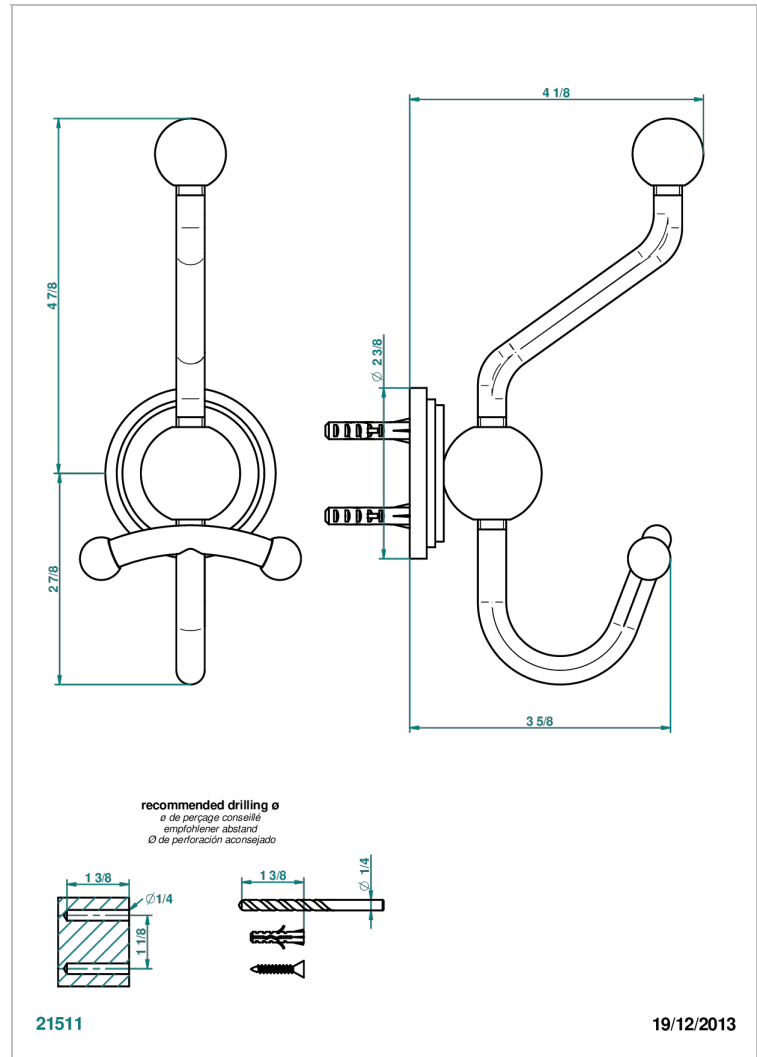

FAUBOURG METAL WITH LEVER

G2U-510A

Double robe hook

THG[®]
PARIS

CHARACTERISTIC

- Faubourg Metal with lever
- Double robe hook

AVAILABLE FINITIONS

Antique nickel - H28
Black ceram - D30
Blush PVD - H62
Brass color PVD - H49
Brown bronze color PVD - F33
Gold color PVD - H52

Nickel color PVD - H55
Polished chrome (color finish) - A02
Polished chrome / Polished gold
(color finish) - G02
Polished gold (color finish) - F01
Polished nickel - B01
Soft gold - F30

Soft matt gold - F31
Umber PVD - H66