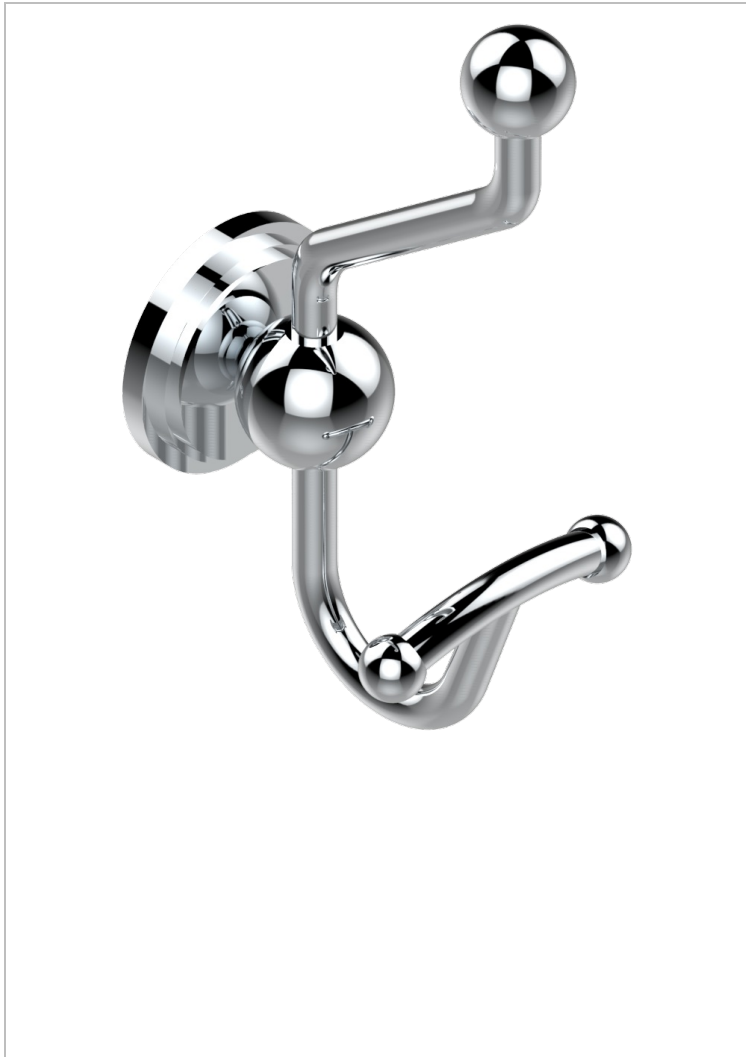

FRIVOLE WITH LEVER

G2S-510A

Double robe hook

THG[®]
PARIS

CHARACTERISTIC

- Frivole with lever
- Double robe hook

AVAILABLE FINITIONS

Antique nickel - H28
Black ceram - D30
Blush PVD - H62
Brass color PVD - H49
Brown bronze color PVD - F33
Gold color PVD - H52

Graphite PVD - H64
Matt Umber PVD - H67
Matt blush PVD - H60
Matt brass color PVD - H50
Matt brown bronze color PVD - F34
Matt chrome - C02

Matt gold - F07
Matt gold color PVD - H53
Matt graphite PVD - H65
Matt nickel (color finish) - C01
Matt nickel color PVD - H56
Nickel color PVD - H55

Polished chrome (color finish) - A02
Polished chrome / Polished gold (color finish) - G02
Polished gold (color finish) - F01
Polished nickel - B01
Soft gold - F30
Soft matt gold - F31
Umber PVD - H66