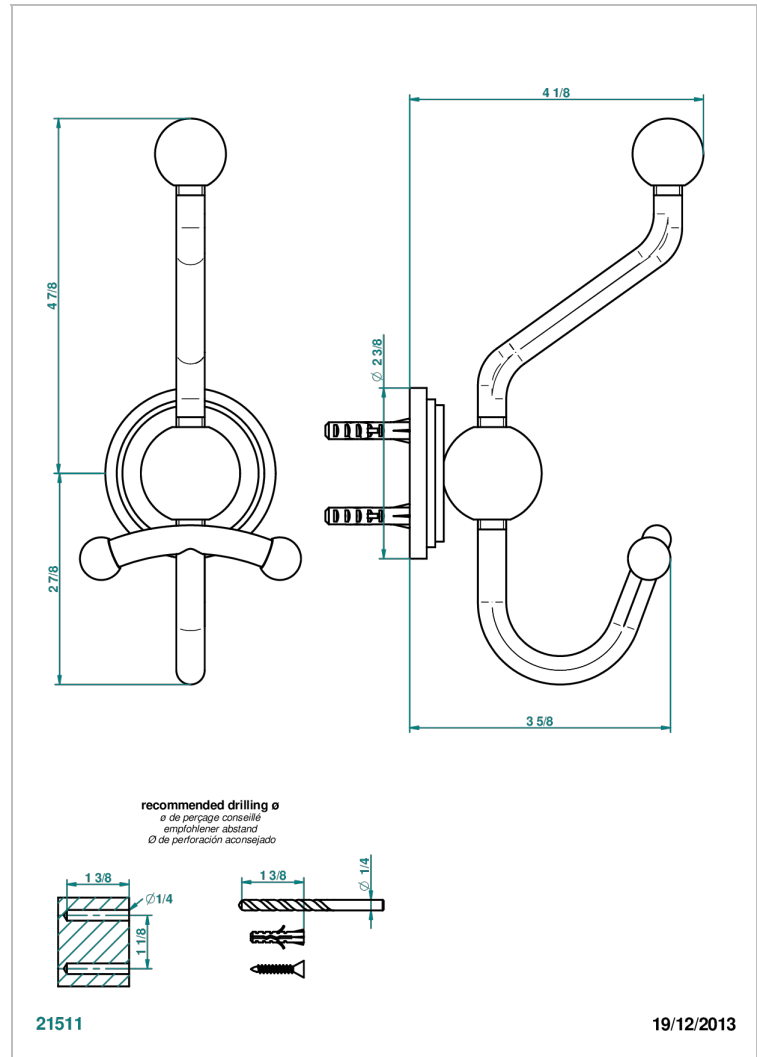

FRIVOLE WITH LEVER

G2S-510A

Double robe hook

THG[®]
PARIS

CHARACTERISTIC

- Frivole with lever
- Double robe hook

AVAILABLE FINITIONS

Antique nickel - H28
Black ceram - D30
Blush PVD - H62
Brass color PVD - H49
Brown bronze color PVD - F33
Gold color PVD - H52