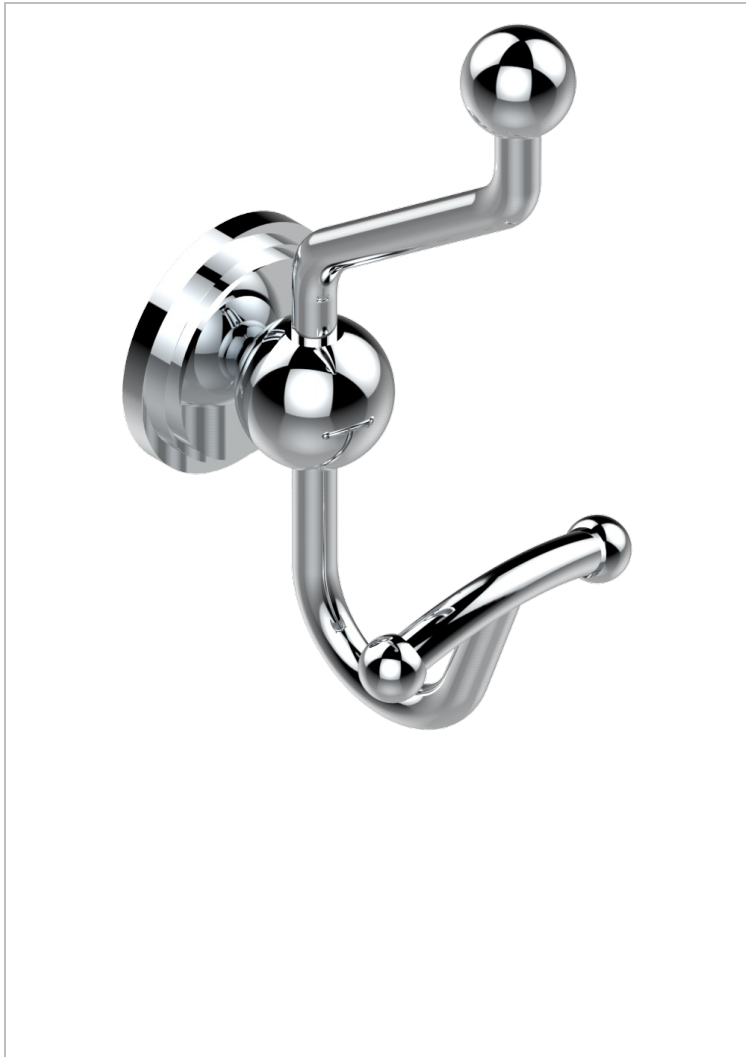

FRIVOLE, HEBEL

G2S-510A

Doppelter Bademantelhaken

THG[®]
PARIS

EIGENSCHAFTEN

- Frivole, Hebel
- Doppelter Bademantelhaken

VERFÜGBARE OBERFLÄCHEN

Altnickel - H28
Blassgold - F30
Blassgold matt unlackiert - F31
Chrom - A02
Chrom / gold - G02
Chrom matt - C02

Gold - F01
Gold matt - F07
Mattschwarz keramik - D30
Nickel matt - C01
Pvd blush - H62
Pvd blush matt - H60

Pvd bronze braun - F33
Pvd bronze braun matt - F34
Pvd gold - H52
Pvd gold matt - H53
Pvd graphite - H64
Pvd graphite matt - H65