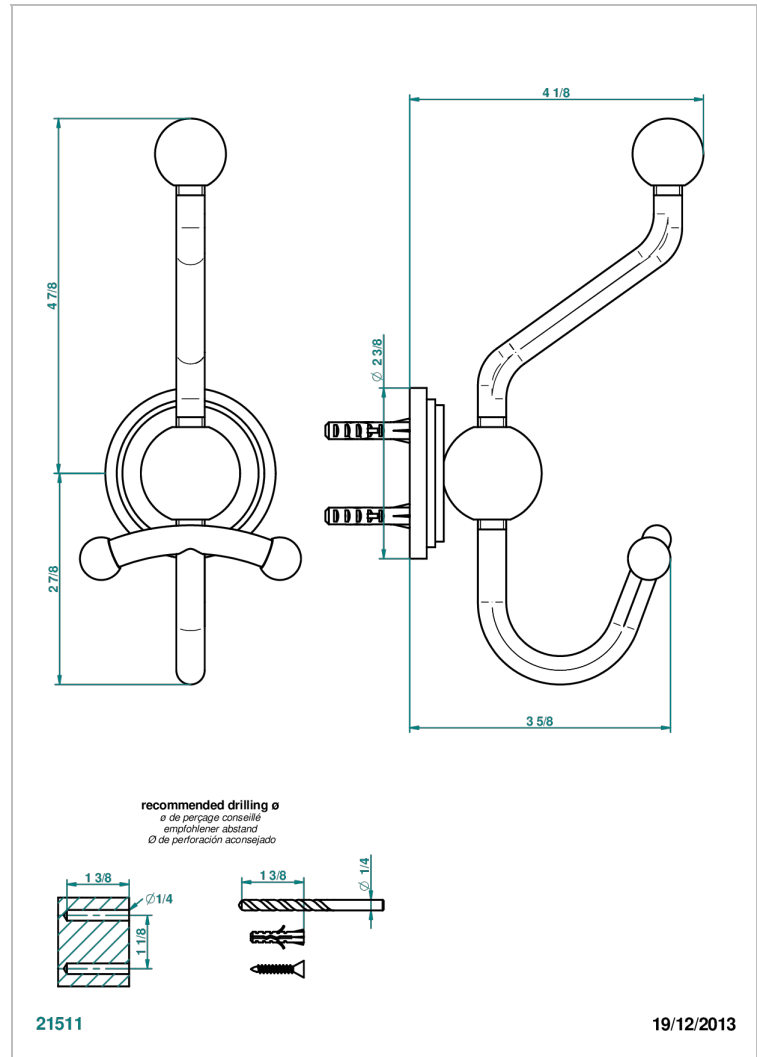

FRIVOLE, HEBEL

G2S-510A

Doppelter Bademantelhaken

THG[®]
PARIS

EIGENSCHAFTEN

- Frivole, Hebel
- Doppelter Bademantelhaken

VERFÜGBARE OBERFLÄCHEN

Altnickel - H28
Blassgold - F30
Blassgold matt unlackiert - F31
Chrom - A02
Chrom / gold - G02
Chrom matt - C02

Gold - F01
Gold matt - F07
Mattschwarz keramik - D30
Nickel matt - C01
Pvd blush - H62
Pvd blush matt - H60

Pvd bronze braun - F33
Pvd bronze braun matt - F34
Pvd gold - H52
Pvd gold matt - H53
Pvd graphite - H64
Pvd graphite matt - H65

Pvd messing - H49
Pvd messing matt - H50
Pvd nickel - H55
Pvd nickel matt - H56
Pvd umber - H66
Pvd umber matt - H67

Silberrnickel - B01