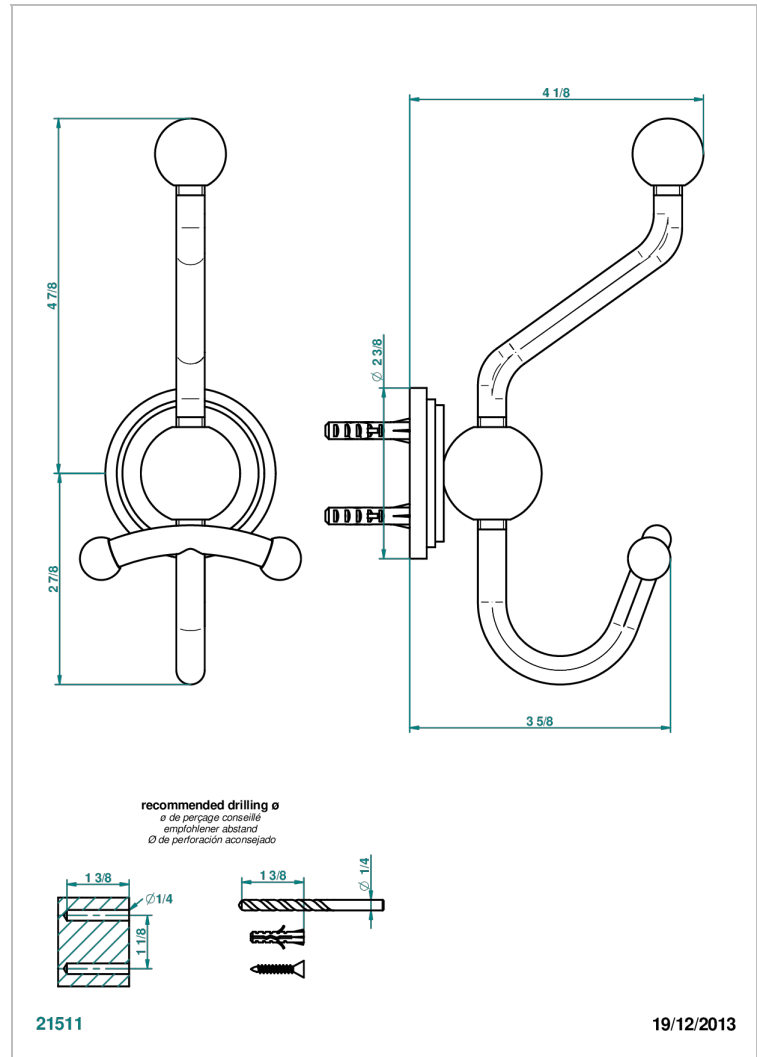

# FRIVOLE

G2R-510A

Double robe hook

THG<sup>®</sup>  
PARIS

## CHARACTERISTIC

- Frivole
- Double robe hook

## AVAILABLE FINITIONS

Antique nickel - H28  
Black ceram - D30  
Blush PVD - H62  
Brass color PVD - H49  
Brown bronze color PVD - F33  
Gold color PVD - H52

Graphite PVD - H64  
Matt Umber PVD - H67  
Matt blush PVD - H60  
Matt brass color PVD - H50  
Matt brown bronze color PVD - F34  
Matt chrome - C02