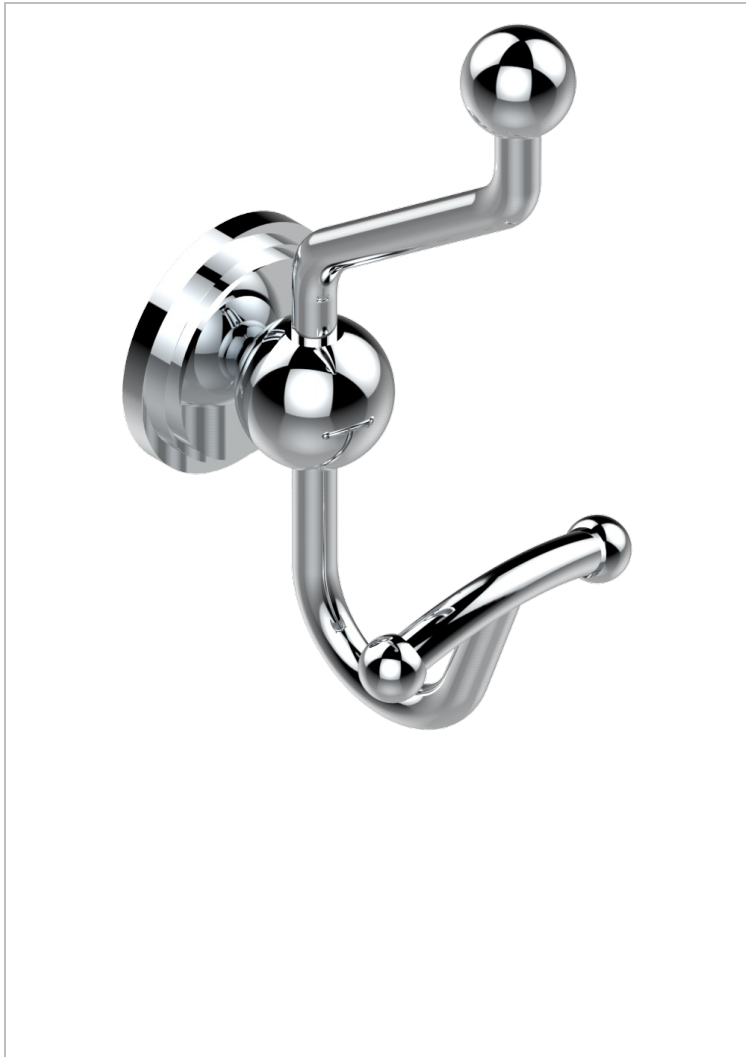

# FRIVOLE

G2R-510A

Double robe hook

THG<sup>®</sup>  
PARIS

## CHARACTERISTIC

- Frivole
- Double robe hook

## AVAILABLE FINITIONS

Antique nickel - H28  
Black ceram - D30  
Blush PVD - H62  
Brass color PVD - H49  
Brown bronze color PVD - F33  
Gold color PVD - H52

Graphite PVD - H64  
Matt Umber PVD - H67  
Matt blush PVD - H60  
Matt brass color PVD - H50  
Matt brown bronze color PVD - F34  
Matt chrome - C02

Matt gold - F07  
Matt gold color PVD - H53  
Matt graphite PVD - H65  
Matt nickel (color finish) - C01  
Matt nickel color PVD - H56  
Nickel color PVD - H55

Polished chrome (color finish) - A02  
Polished chrome / Polished gold (color finish) - G02  
Polished gold (color finish) - F01  
Polished nickel - B01  
Soft gold - F30  
Soft matt gold - F31  
Umber PVD - H66