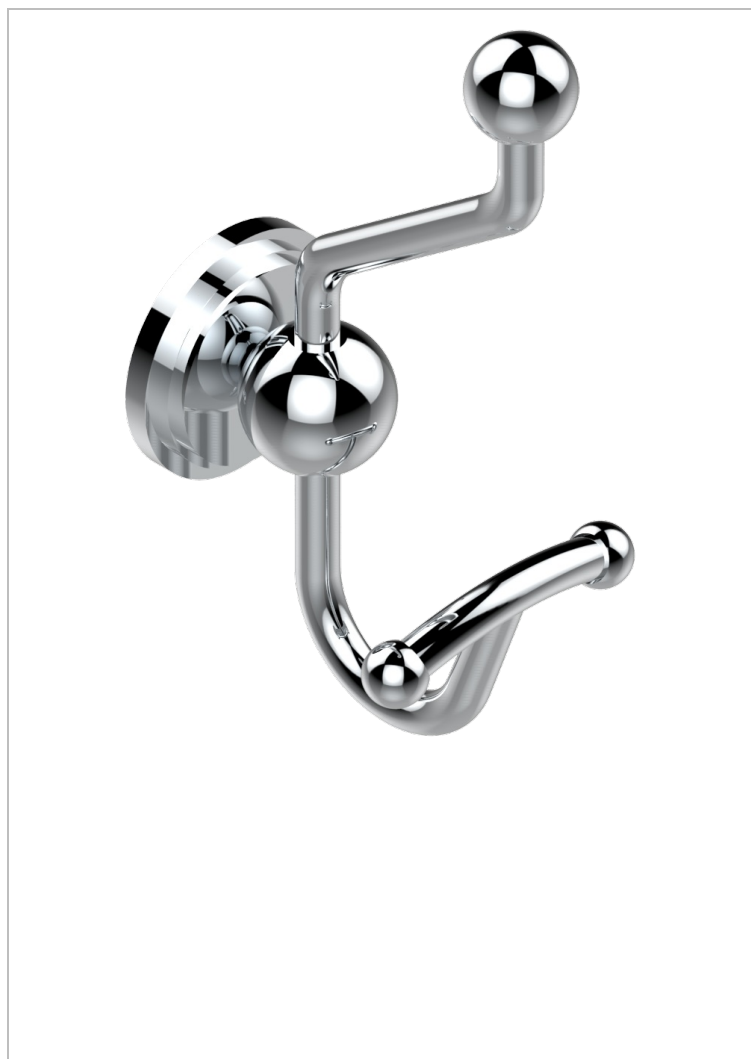

# FROUFROU WITH LEVER HANDLES

G2P-510A

Double robe hook

## CHARACTERISTIC

- Froufrou with lever handles
- Double robe hook

## AVAILABLE FINITIONS

Black ceram - D30  
 Blush PVD - H62  
 Brass color PVD - H49  
 Brown bronze color PVD - F33  
 Chrome polished - A02  
 Chrome polished / gold polished - G02

Gold color PVD - H52  
 Gold mat - F07  
 Gold polished - F01  
 Graphite PVD - H64  
 Matt Umber PVD - H67  
 Matt blush PVD - H60

Matt brass color PVD - H50  
 Matt brown bronze color PVD - F34  
 Matt chrome (American satin) - C02  
 Matt gold color PVD - H53  
 Matt graphite PVD - H65  
 Matt nickel (American satin) - C01

Matt nickel color PVD - H56  
 Nickel antique / Sovereign - H28  
 Nickel color PVD - H55  
 Nickel polished - B01  
 Soft gold - F30  
 Soft matt gold - F31