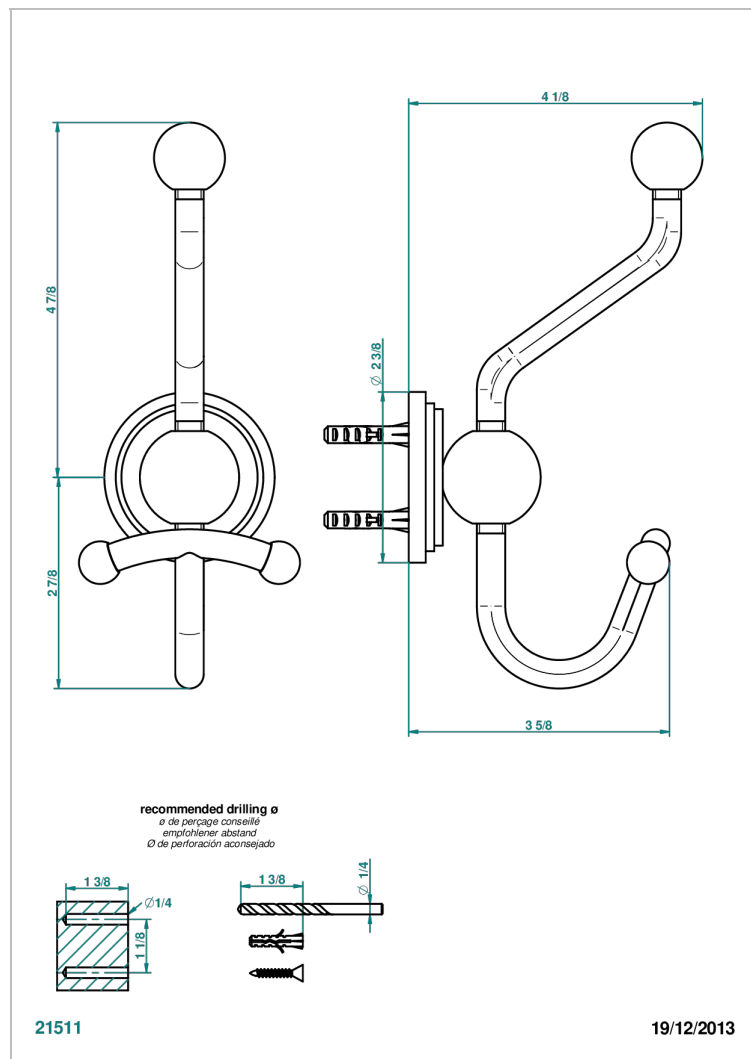

# FROUFROU WITH LEVER HANDLES

G2P-510A

Double robe hook

## CHARACTERISTIC

- Froufrou with lever handles
- Double robe hook