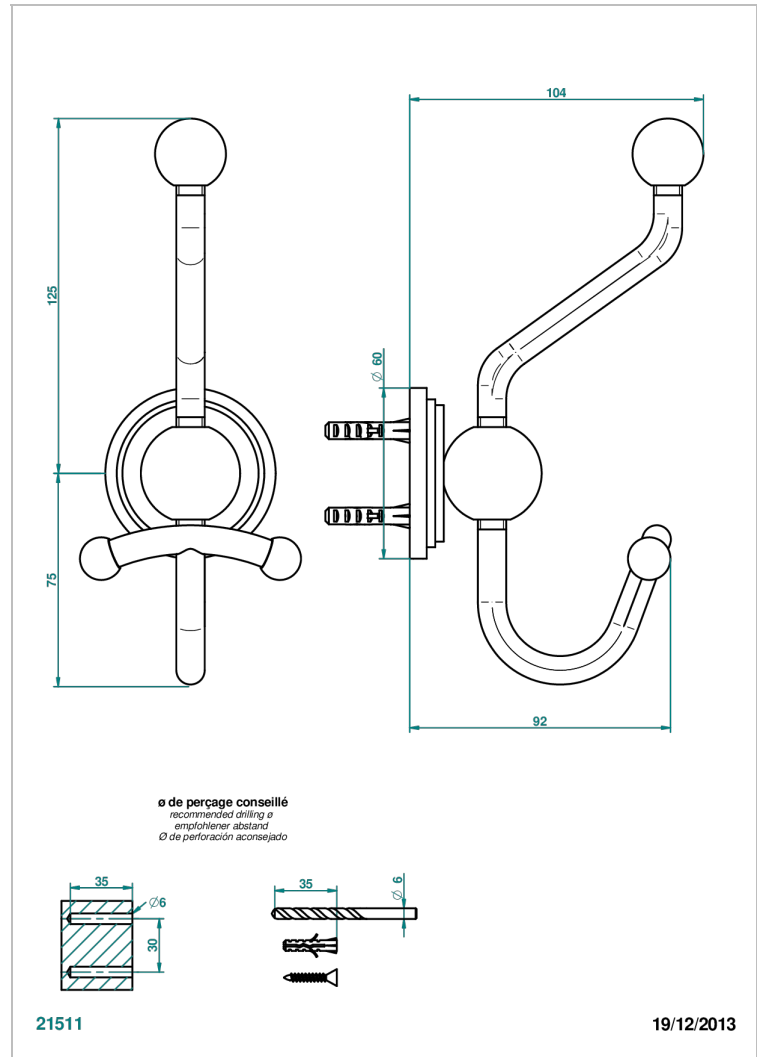

FROUFROU WITH LEVER

G2P-510A

Double robe hook

THG[®]
PARIS

CHARACTERISTIC

- Froufrou with lever
- Double robe hook

AVAILABLE FINITIONS

Antique nickel - H28
Black ceram - D30
Blush PVD - H62
Brass color PVD - H49
Brown bronze color PVD - F33
Gold color PVD - H52