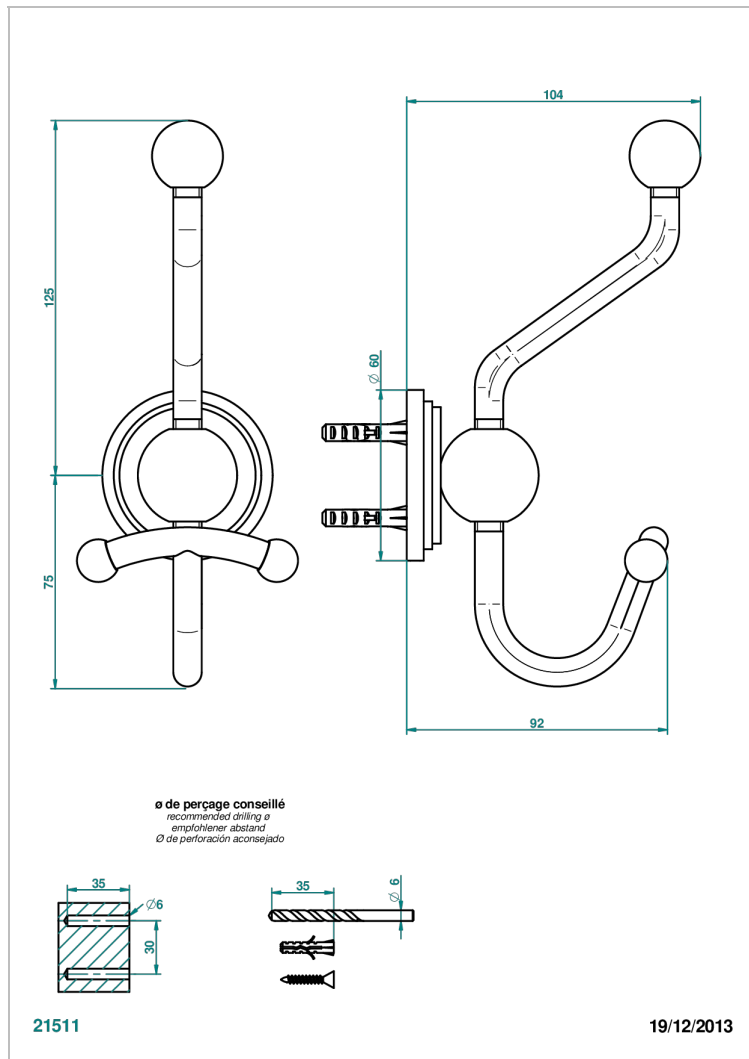

FROUFROU WITH LEVER

G2P-510A

双人浴衣架

THG[®]
PARIS

特色

- Froufrou with lever
- 双人浴衣架

可选饰面

Black ceram - D30
Blush PVD - H62
Graphite PVD - H64
Matt Umber PVD - H67
Matt blush PVD - H60
Matt graphite PVD - H65