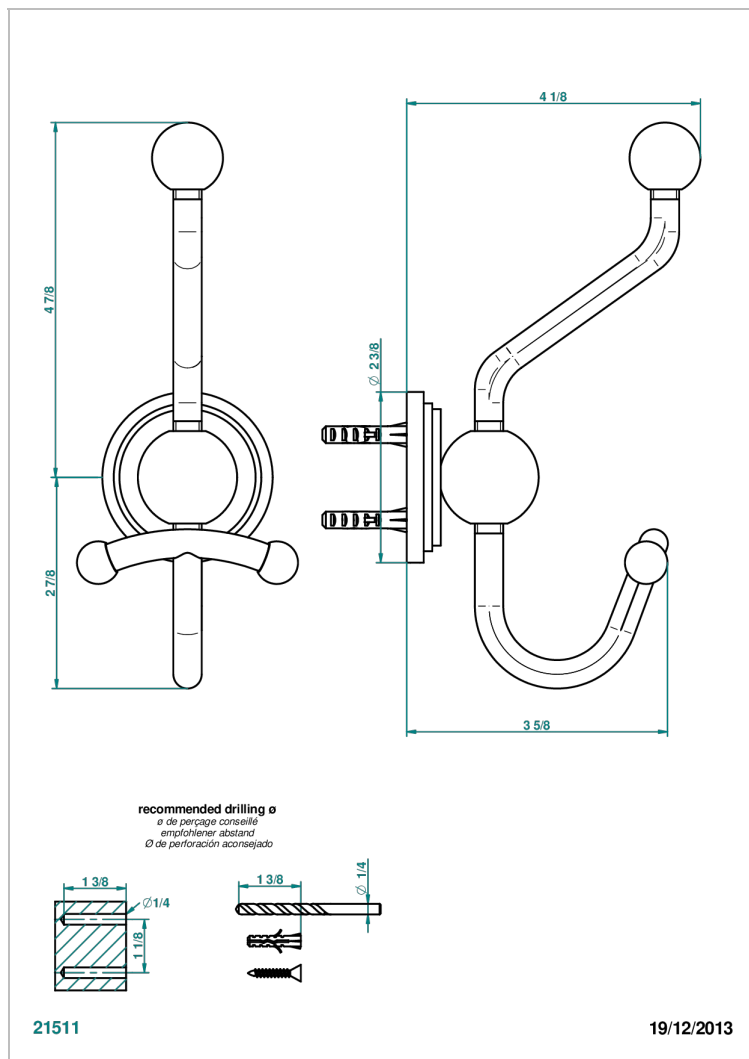

FROUFROU WITH LEVER

G2P-510A

双人浴衣架

THG[®]
PARIS

特色

- Froufrou with lever
- 双人浴衣架

可选饰面

Black ceram - D30
Blush PVD - H62
Graphite PVD - H64
Matt Umber PVD - H67
Matt blush PVD - H60
Matt graphite PVD - H65