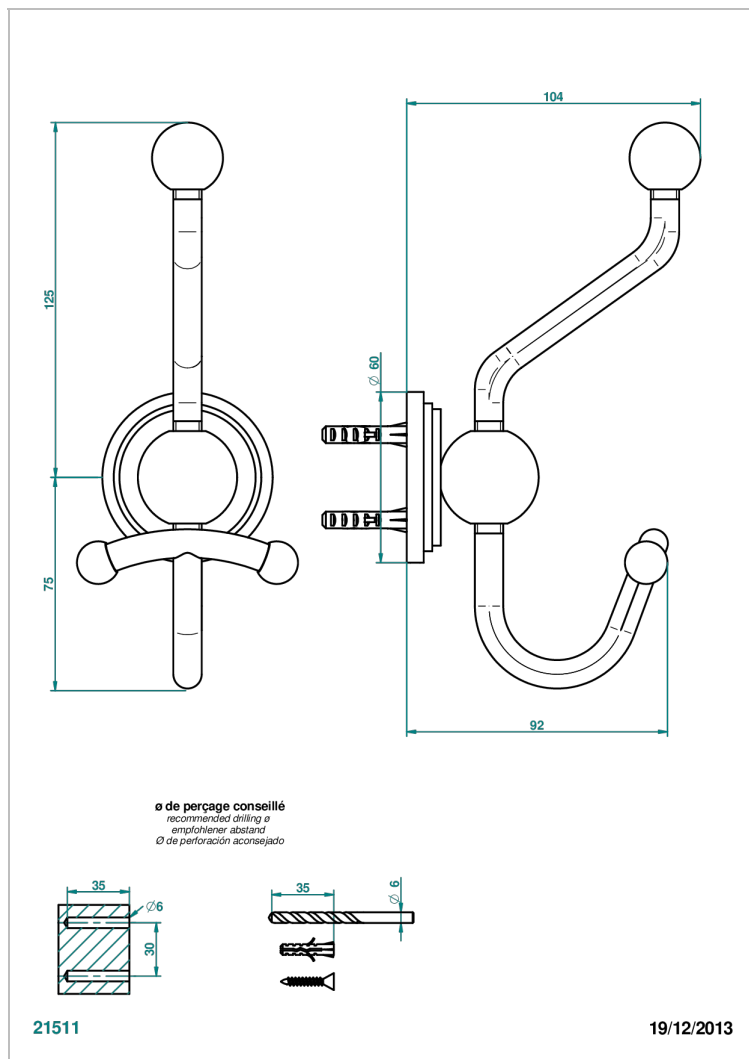

FAUBOURG BLACK PORCELAIN WITH LEVER HANDLES

G2M-510A

Double robe hook

CHARACTERISTIC

- Faubourg Black Porcelain with lever handles
- Double robe hook

AVAILABLE FINITIONS

Black ceram - D30
Blush PVD - H62
Brass color PVD - H49
Brown bronze color PVD - F33
Chrome polished - A02
Chrome polished / gold polished - G02

Matt nickel color PVD - H56
Natural smoked Brass - A13
Nickel antique / Sovereign - H28
Nickel color PVD - H55
Nickel polished - B01
Soft gold - F30

Soft matt gold - F31
Umber PVD - H66