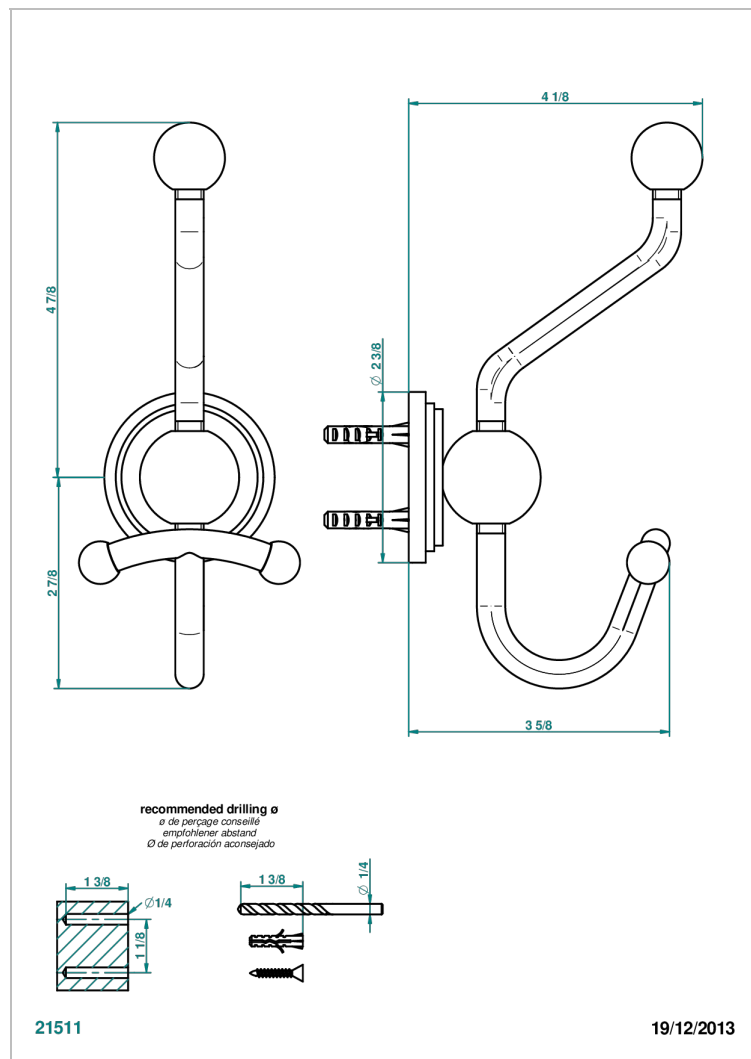

FAUBOURG BLACK PORCELAIN WITH LEVER HANDLES

G2M-510A

Double robe hook

CHARACTERISTIC

- Faubourg Black Porcelain with lever handles
- Double robe hook

AVAILABLE FINITIONS

Black ceram - D30
 Blush PVD - H62
 Brass color PVD - H49
 Brown bronze color PVD - F33
 Chrome polished - A02
 Chrome polished / gold polished - G02

Matt nickel color PVD - H56
 Natural smoked Brass - A13
 Nickel antique / Sovereign - H28
 Nickel color PVD - H55
 Nickel polished - B01
 Soft gold - F30

Soft matt gold - F31
 Umber PVD - H66