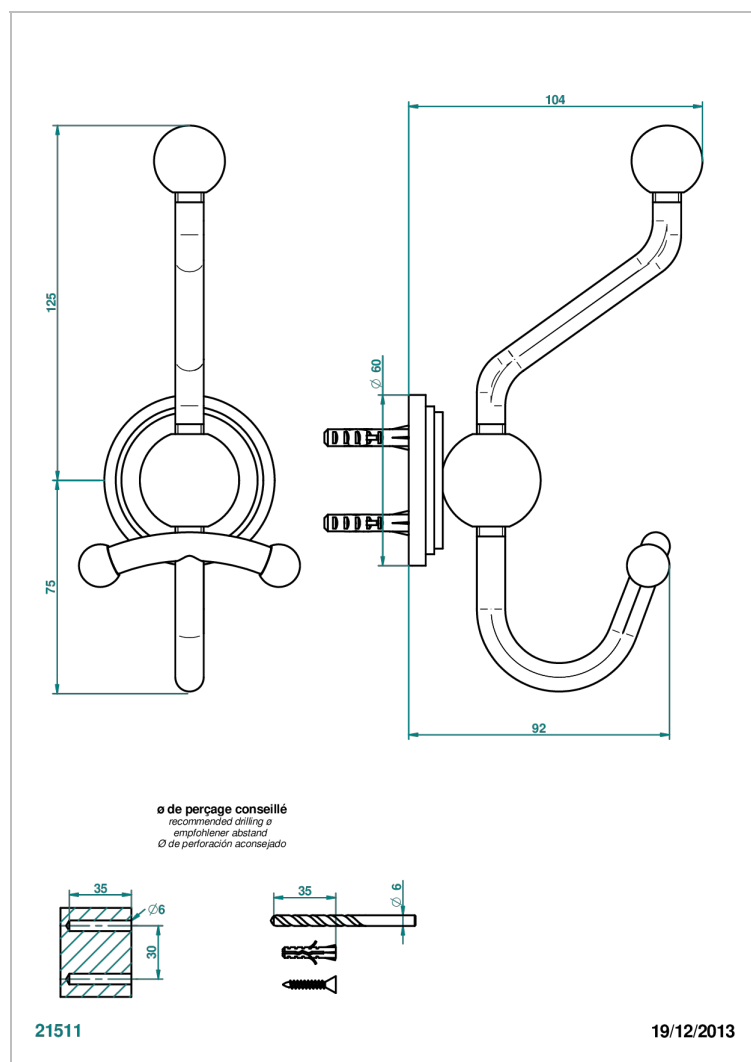

FAUBOURG BLACK PORCELAIN WITH LEVER

G2M-510A

Double robe hook

CHARACTERISTIC

- Faubourg Black Porcelain with lever
- Double robe hook

AVAILABLE FINITIONS

Antique nickel - H28
Black ceram - D30
Blush PVD - H62
Brass color PVD - H49
Brown bronze color PVD - F33
Gold color PVD - H52

Nickel color PVD - H55
Polished chrome (color finish) - A02
Polished chrome / Polished gold
(color finish) - G02
Polished gold (color finish) - F01
Polished nickel - B01
Soft gold - F30

Soft matt gold - F31
Umber PVD - H66