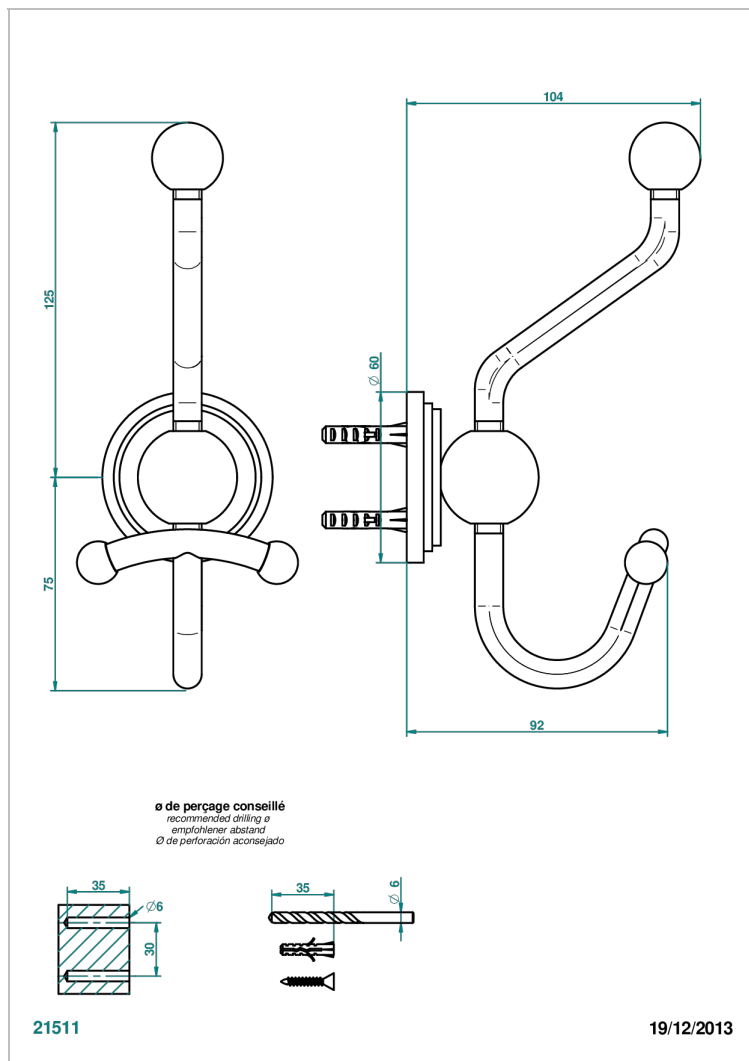

FAUBOURG BLACK PORCELAIN WITH LEVER

G2M-510A

双人浴衣架

特色

- Faubourg Black Porcelain with lever
- 双人浴衣架

可选饰面

Black ceram - D30
Blush PVD - H62
Graphite PVD - H64
Matt Umber PVD - H67
Matt blush PVD - H60
Matt graphite PVD - H65