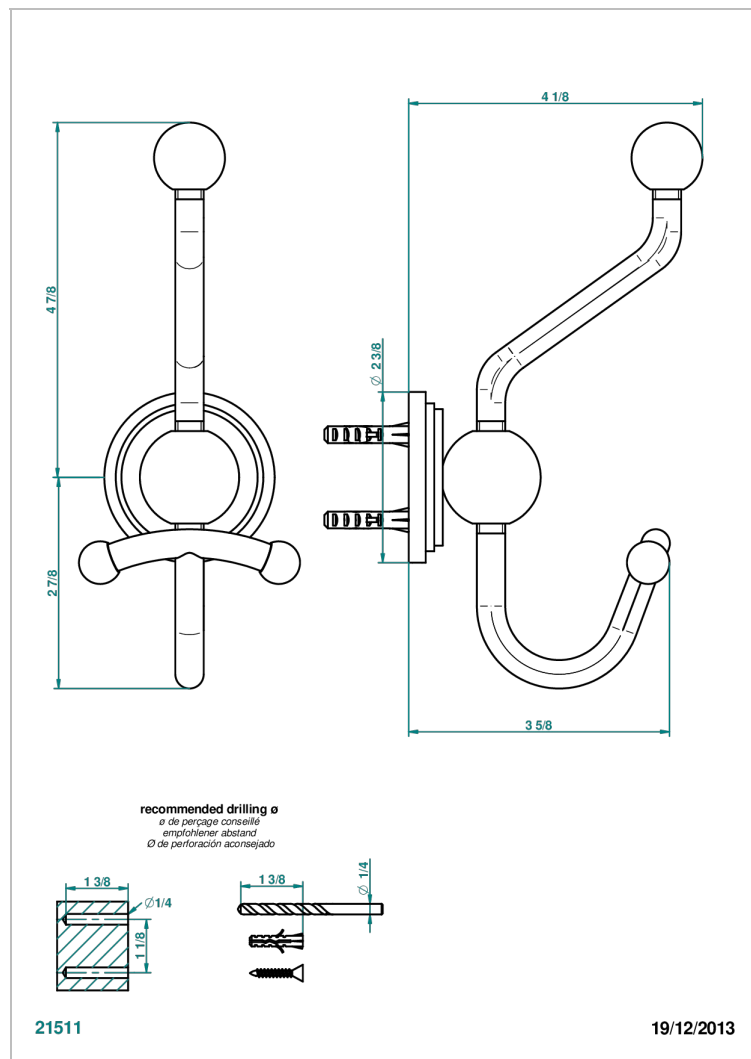

FAUBOURG BLACK PORCELAIN WITH LEVER

G2M-510A

Double robe hook

CHARACTERISTIC

- Faubourg Black Porcelain with lever
- Double robe hook

AVAILABLE FINITIONS

Antique nickel - H28
 Black ceram - D30
 Blush PVD - H62
 Brass color PVD - H49
 Brown bronze color PVD - F33
 Gold color PVD - H52

Nickel color PVD - H55
 Polished chrome (color finish) - A02
 Polished chrome / Polished gold (color finish) - G02
 Polished gold (color finish) - F01
 Polished nickel - B01
 Soft gold - F30

Soft matt gold - F31
 Umber PVD - H66